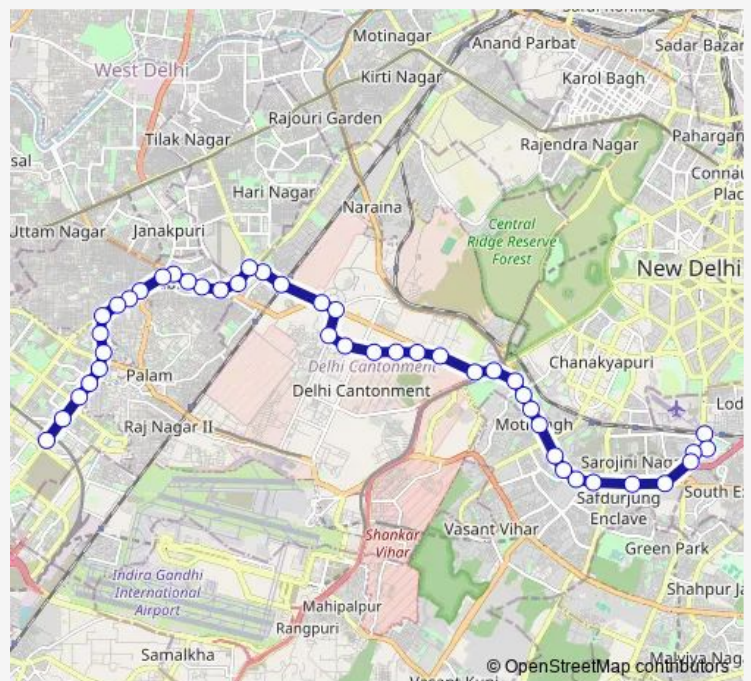

Kabul Line

### Route schedule

Safdurjung Terminal — Nhai Building/ Dwarka Sec-10 Metro Station

Monday 04:43-16:13

Tuesday 04:43-16:13

Wednesday 04:43-16:13

Thursday 04:43-16:13

Friday 04:43-16:13

Saturday 04:43-16:13

### Route info

Direction: Safdurjung Terminal

Stops: 44

Trip Duration: 1 hour 23 min

DW-5up

Chhawani Hospital

Kirbi Place

Supply Depot