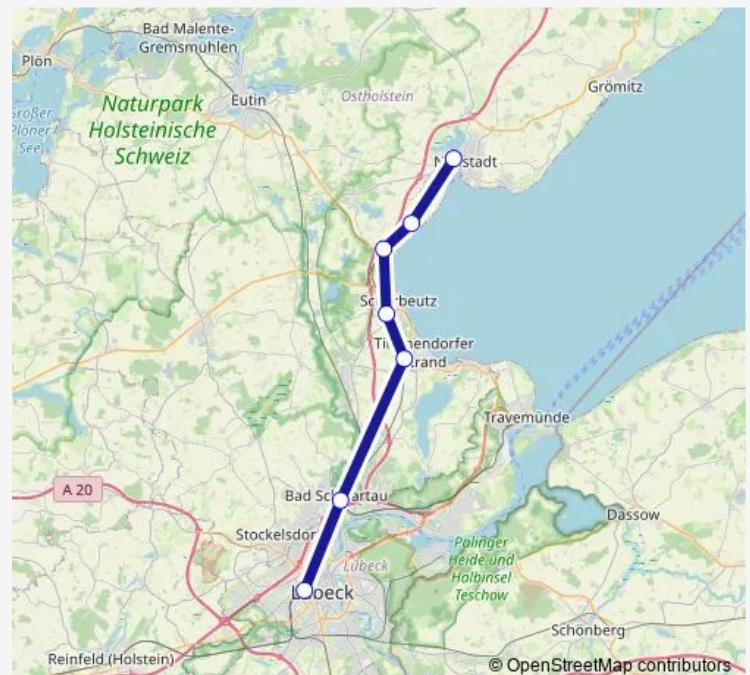

### Direction

Scharbeutz — Neustadt in Holstein

4 stops

[Open route schedule](#)

Scharbeutz

Haffkrug

Sierksdorf

Neustadt in Holstein

### Route schedule

Scharbeutz — Neustadt in Holstein

Monday 00:37-23:37

Tuesday 00:37-23:37

Wednesday 00:37-23:37

Thursday 00:37-23:37

Friday 00:37-23:37

Saturday 00:37-23:37

### Route info

Direction: Scharbeutz

Stops: 4

Trip Duration: 0 hour 31 min

■ RB85

BusMaps

Timmendorfer Strand

Bad Schwartau

Lübeck Hbf