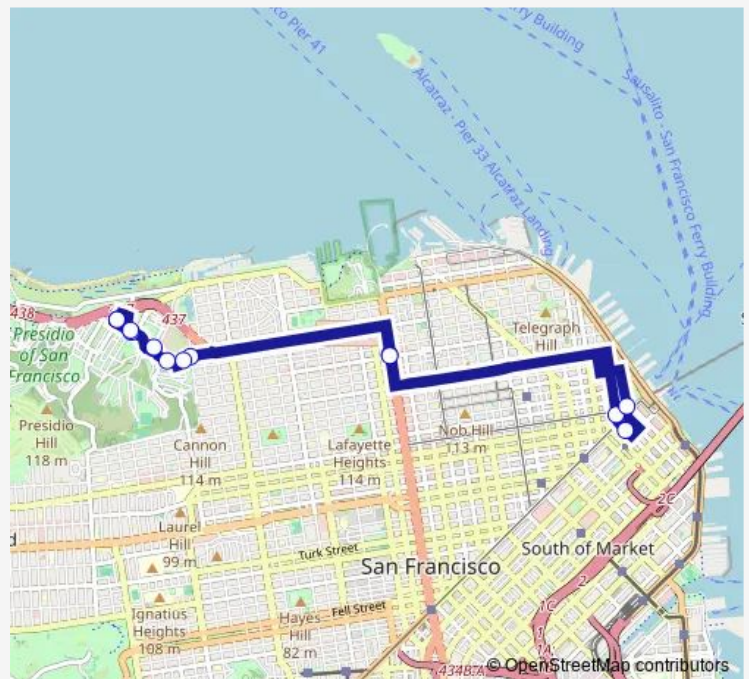

Lombard Gate

Van Ness & Union (Drop Off)

Davis & California (Embarcadero BART Drop Off)

Beale & Mission

Drumm & California (Embarcadero BART Pick Up)

Van Ness & Union (Pick Up)

Letterman Digital Arts Center

Tides Converge (inbound)

Presidio Community YMCA (inbound)

Presidio Transit Center

Route schedule

Presidio Transit Center — Presidio Transit Center

Monday 05:45-19:00

Tuesday 05:45-19:00

Wednesday 05:45-19:00

Thursday 05:45-19:00

Friday 05:45-19:00

Saturday 09:00-18:00

Sunday 09:00-18:00

Route info

Direction: Presidio Transit Center

Stops: 14

Trip Duration: 0 hour 59 min