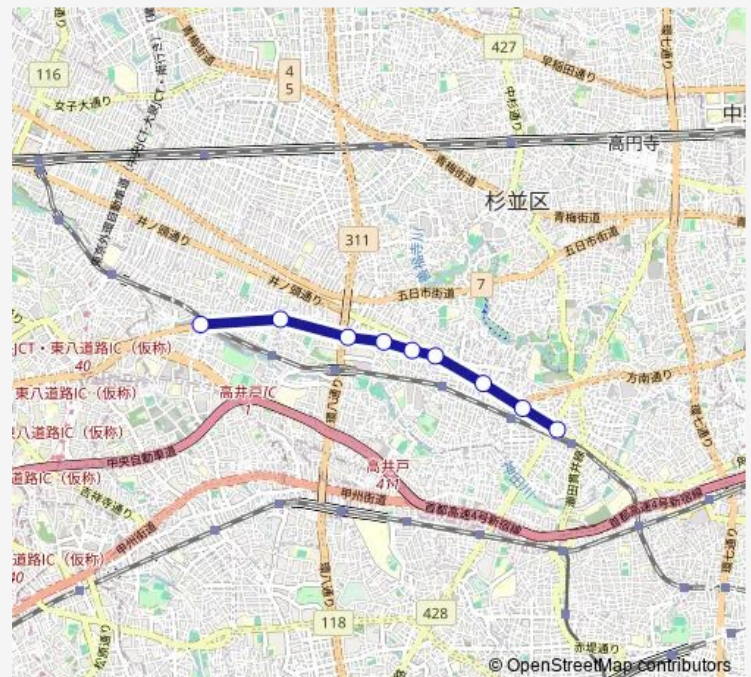

### Route schedule

永福町 — 久我山駅

Monday	05:41-08:28
Tuesday	05:41-07:09
Wednesday	05:41-08:28
Thursday	05:41-08:28
Friday	05:41-07:09
Saturday	06:08-08:28
Sunday	06:18-08:28

### Route info

Direction: 永福町

Stops: 9

Trip Duration: 0 hour 12 min