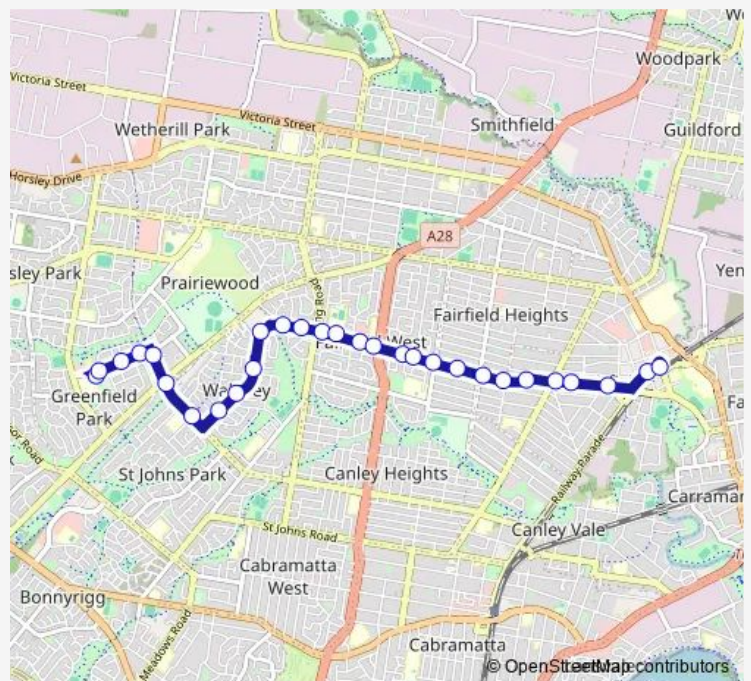

School Bus 9618 St Johns Park High School to Fairfield

[Go to website](#)

Direction

St Johns Park High School, Bus Bay — Fairfield Station, Stand F

29 stops

[Open route schedule](#)

- St Johns Park High School, Bus Bay
- Greenfield Rd At Devenish St
- Greenfield Rd Before Devenish St
- Greenfield Rd Opp Blacksmith St
- Myrtle Rd After Greenfield Rd
- Canley Vale Rd After Smithfield Rd
- Canley Vale Rd Opp Cardinal Stepinac Nursing Home
- Bulls Rd After Strzelecki Cl
- Bulls Rd Opp Kembla St
- Innisfail Park, Bulls Rd
- Bulls Rd Opp Shoalhaven St
- Hamilton Rd Opp Fairfield West Park
- Hamilton Rd Opp Currey Pl
- Hamilton Rd At Grenada St
- Westfields Sports High School, Bus Bay
- Hamilton Rd Before Palmerston Rd
- Fairfield West Public School, Hamilton Rd
- Hamilton Rd After Nangar St
- Hamilton Rd At Rawson Rd
- Hamilton Rd At Maud St
- Hamilton Rd At Stanley St

Route schedule

St Johns Park High School, Bus Bay — Fairfield Station, Stand F

Monday	14:59
Tuesday	14:59
Wednesday	14:59
Thursday	14:59
Friday	14:59
Saturday	—
Sunday	—

Route info

Direction: St Johns Park High School, Bus Bay

Stops: 29

Trip Duration: 0 hour 32 min

9618 — St Johns Park High School to Fairfield

Fairfield West Shops Hamilton Rd

Hamilton Rd Opp Wenden St

168 Hamilton Rd

Hamilton Rd At Sackville St

Hamilton Rd Before Thomas St

Hamilton Rd Before Barbara St

Fairfield Station, The Crescent, Stand J

Fairfield Station, Stand F

9618 School Bus time schedules and route maps are available in an offline PDF at busmaps.com. Use the busmaps.com website to see live bus times, train schedule or subway schedule, and step-by-step directions for all public transit in Liverpool