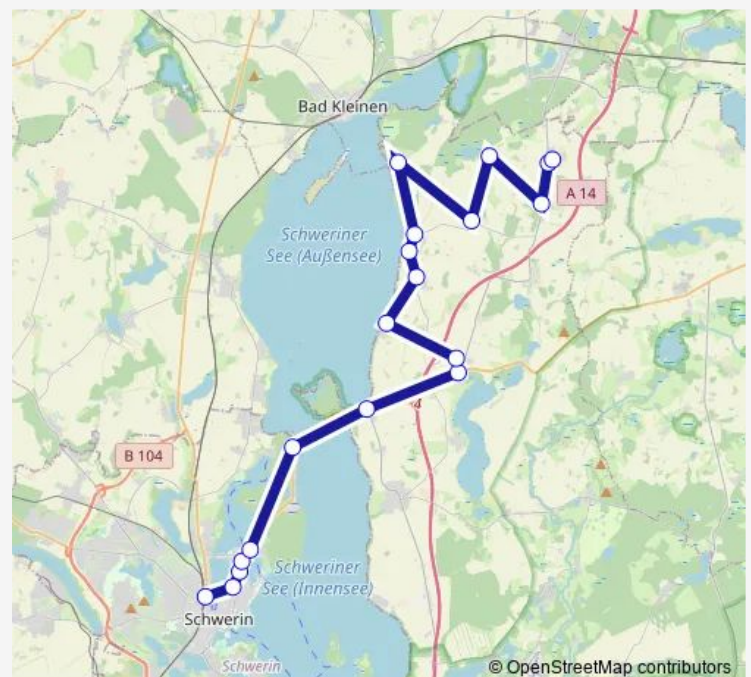

Saturday —

Sunday —

Route info

Direction: Schwerin Hauptbahnhof

Stops: 19

Trip Duration: 1 hour 2 min

■ 102

BusMaps

© OpenStreetMap contributors

Direction

Rubow Wendeschleife — Schwerin Hauptbahnhof

19 stops

[Open route schedule](#)

Rubow Wendeschleife

Rubow

Buchholz (Rubow)