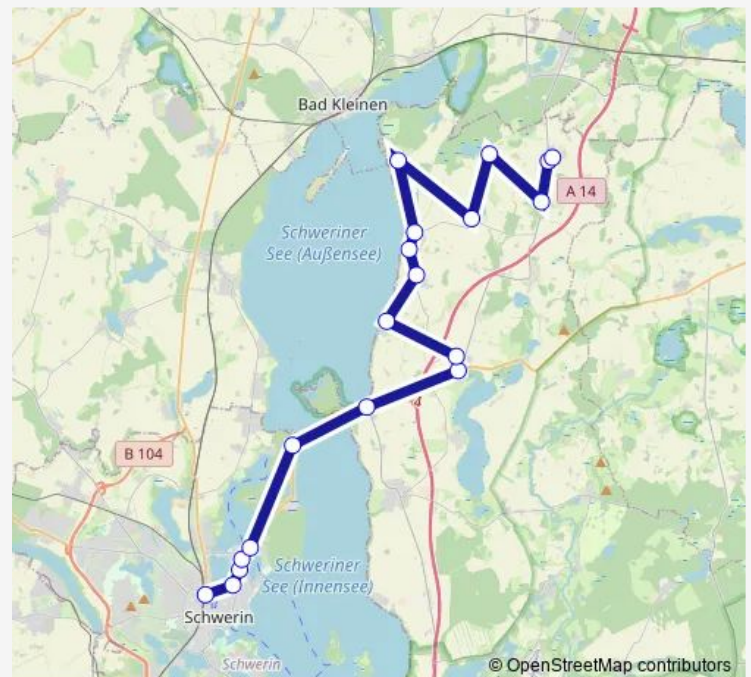

Saturday —

Sunday —

Route info

Direction: Schwerin Hauptbahnhof

Stops: 19

Trip Duration: 1 hour 2 min

■ 102

BusMaps

Direction

Rubow Wendeschleife — Schwerin Hauptbahnhof

19 stops

[Open route schedule](#)

Rubow Wendeschleife

Rubow

Buchholz (Rubow)

Neu Schlagsdorf