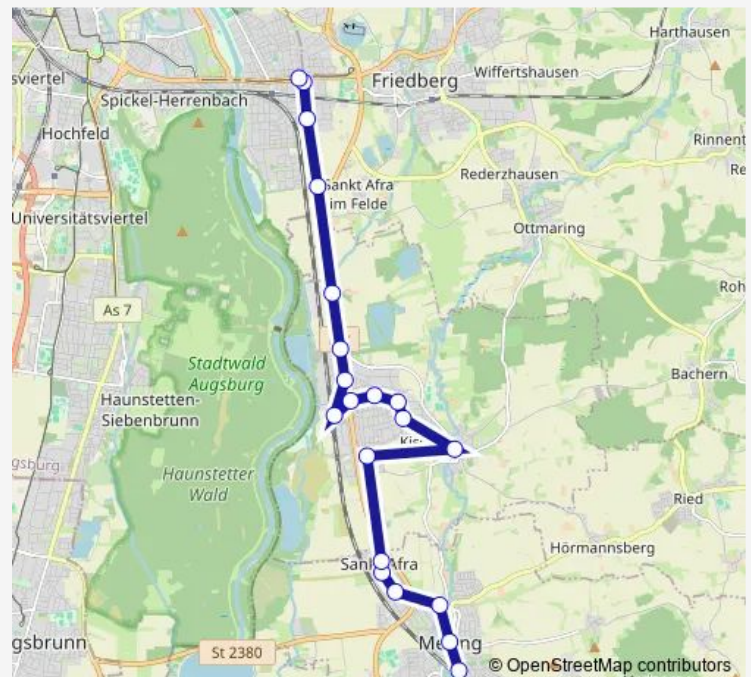

### Direction

Mering — Mering, Schulzentrum

3 stops

[Open route schedule](#)

Mering

Mering, Abzweigung Unterbergen

Mering, Schulzentrum

### Route schedule

Mering — Mering, Schulzentrum

Monday 14:50

Tuesday 14:50

Wednesday 14:50

Thursday 14:50

Friday —

Saturday —

### Route info

Direction: Mering

Stops: 3

Trip Duration: 0 hour 5 min

## Direction

Mering — Augsburg, Rud.-Diesel-Gym.

18 stops

[Open route schedule](#)

Mering

Mering, Marktplatz

Mering, Sankt Franziskus B2

Mering Sankt Afra, B2