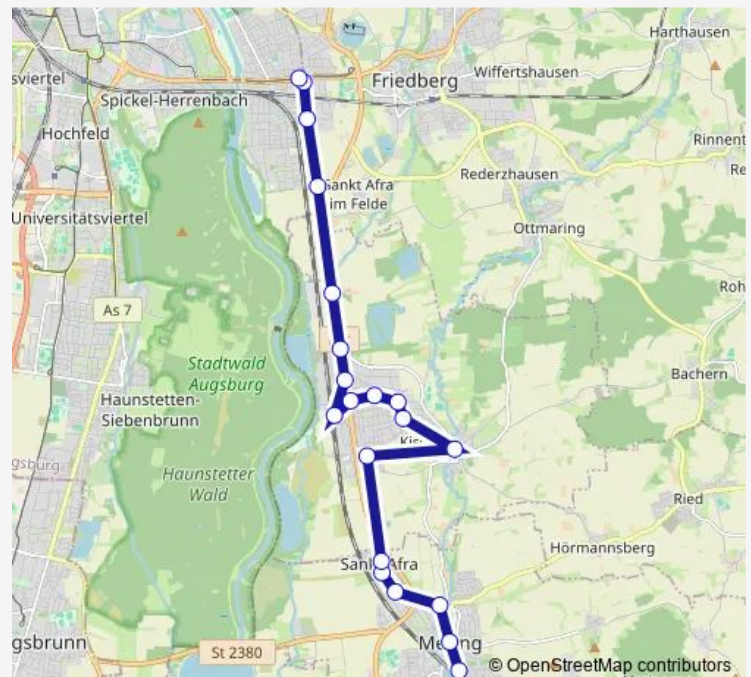

### Direction

Mering — Mering, Schulzentrum

3 stops

[Open route schedule](#)

Mering

Mering, Abzweigung Unterbergen

Mering, Schulzentrum

### Route schedule

Mering — Mering, Schulzentrum

Monday 14:50

Tuesday 14:50

Wednesday 14:50

Thursday 14:50

Friday —

Saturday —

### Route info

Direction: Mering

Stops: 3

Trip Duration: 0 hour 5 min

## Direction

Mering — Augsburg, Rud.-Diesel-Gym.

18 stops

[Open route schedule](#)

Mering

Mering, Marktplatz

Mering, Sankt Franziskus B2

Mering Sankt Afra, B2