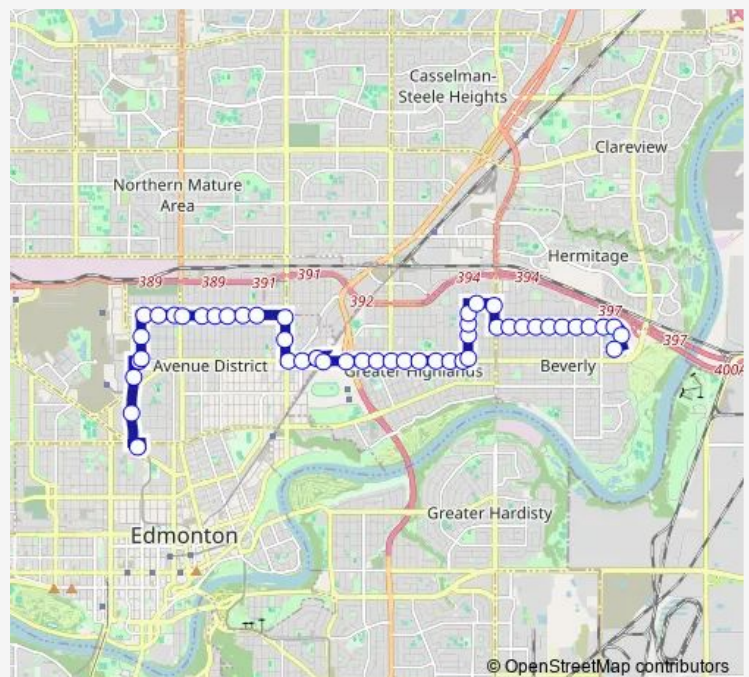

91 Street & 122 Avenue

89 Street & 122 Avenue

87 Street & 122 Avenue

82 Street & 122 Avenue

82 Street & 120 Avenue

82 Street & 118 Avenue

80 Street & 118 Avenue

Coliseum Transit Centre Bay D

76 Street & 118 Avenue

### Route schedule

Kingsway RAH Transit Centre Bay D — Abbotsfield Transit Centre Bay A

Monday 05:32-22:01

Tuesday 05:32-22:01

Wednesday 05:32-22:01

Thursday 05:32-22:01

Friday 05:32-22:01

Saturday 05:57-19:06

### Route info

Direction: Kingsway RAH Transit Centre Bay D

Stops: 48

Trip Duration: 0 hour 34 min

102 — Kingsway - Coliseum - Abbotsfield

Wayne Gretzky Drive S & 118 Avenue

70 Street & 118 Avenue

68 Street & 118 Avenue