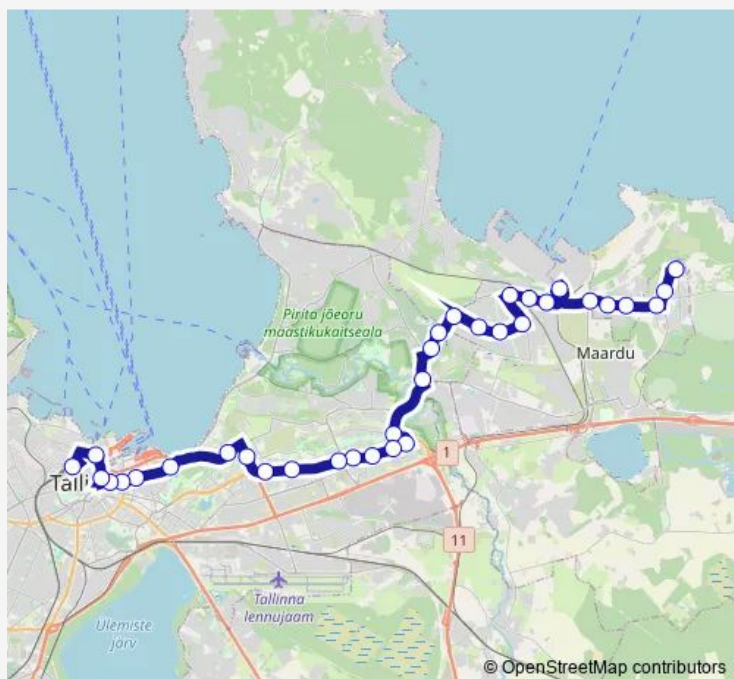

Saturday 07:25-20:55

Sunday 07:25-20:55

Route info

Direction: Kallavere

Stops: 34

Trip Duration: 0 hour 56 min

Mustakivi

Taevakivi

Mere puiestee

Linnahall

Balti jaam (train station)

Direction

Balti jaam 6 (train station) — Kallavere

35 stops

[Open route schedule](#)

Balti jaam 6 (train station)