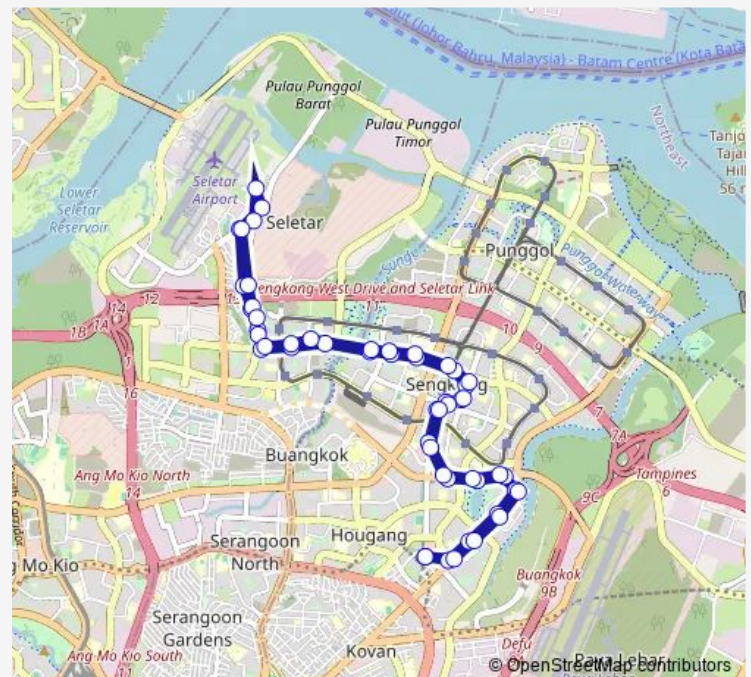

Thursday 05:45

Friday 05:45

Saturday 05:45

Sunday 05:45

Route info

Direction: Hougang Ctrl Int

Stops: 52

Trip Duration: 1 hour 33 min

102

Bef Tpe

Bef Seletar Camp G

Bef Baker St

Opp Seletar Camp

Seletar Airport

Aft Seletar Camp

Aft Baker St