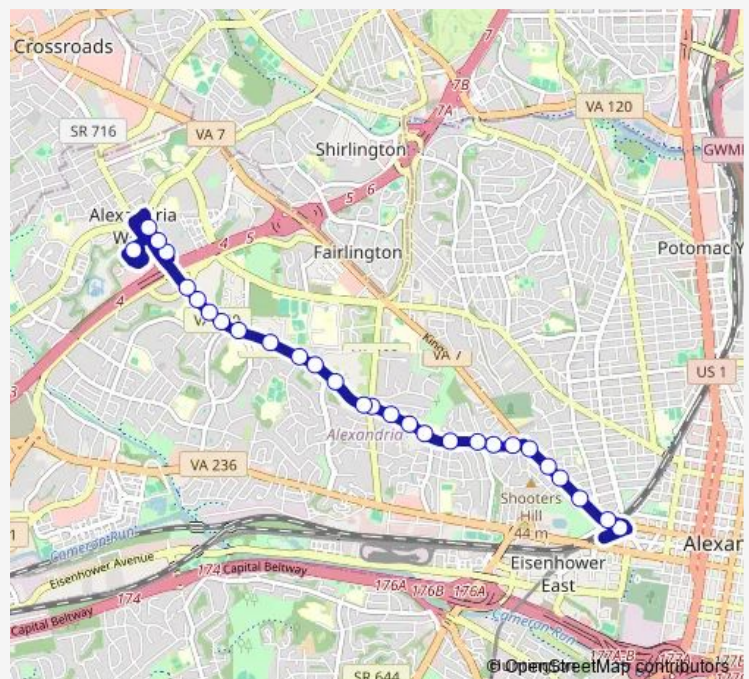

### Direction

King St Metro - Bay H — Mark Center Station - Bay 3

28 stops

[Open route schedule](#)

King St Metro - Bay H

King St + Sunset Dr (Amtrak/Vre)

King St + W Rosemont Av

King St + Walnut St

Seminary Rd + Howard St (Inova)

Seminary Rd + N Jordan St

### Route schedule

King St Metro - Bay H — Mark Center Station - Bay 3

Monday 05:30-20:30

Tuesday 05:30-20:30

Wednesday 05:30-20:30

Thursday 05:30-20:30

Friday 05:30-20:30

Saturday —

### Route info

Direction: King St Metro - Bay H

Stops: 28

Trip Duration: 0 hour 25 min

102 — Mark Center – Seminary Rd – Janneys Ln – King St Metro **BusMaps**

Seminary Rd + N Pickett St

Seminary Rd + Hammond Middle School