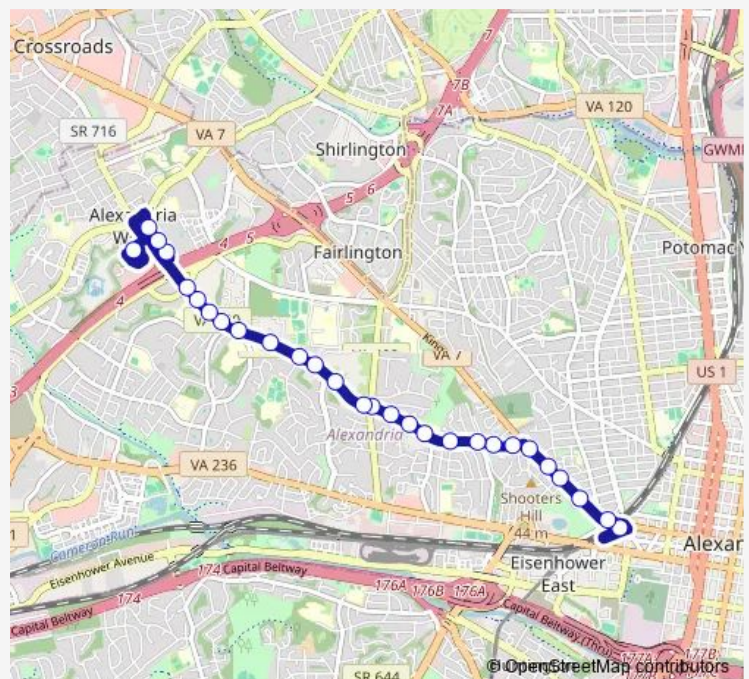

### Direction

King St Metro - Bay H — Mark Center Station - Bay 3

28 stops

[Open route schedule](#)

King St Metro - Bay H

King St + Sunset Dr - Amtrak/Vre

King St + W Rosemont Ave

King St + Walnut St

Seminary Rd + Howard St / Alex Hospital

Seminary Rd + N Jordan St

### Route schedule

King St Metro - Bay H — Mark Center Station - Bay 3

Monday 05:30-20:30

Tuesday 05:30-20:30

Wednesday 05:30-20:30

Thursday 05:30-20:30

Friday 05:30-20:30

Saturday —

### Route info

Direction: King St Metro - Bay H

Stops: 28

Trip Duration: 0 hour 25 min

102 — Mark Center – Seminary Rd – Janneys Ln – King St Metro **BusMaps**

Seminary Rd + N Pickett St

Seminary Rd + Hammond Middle School