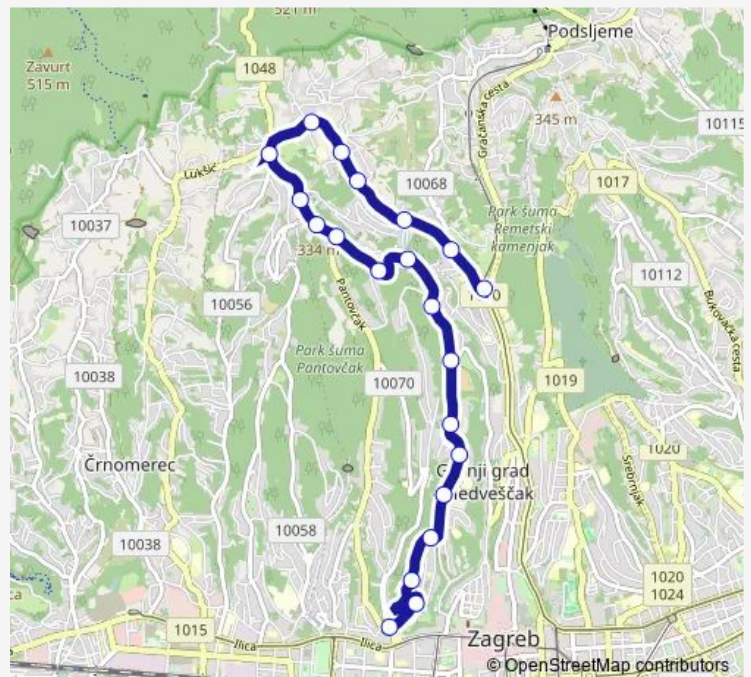

Nazorova 54

Nazorova 26

Britanski trg

**Route schedule**

Mihaljevac — Britanski trg

Monday	04:40-23:45
Tuesday	04:40-23:35
Wednesday	04:40-23:35
Thursday	04:40-23:45
Friday	04:40-23:45
Saturday	05:10-23:40
Sunday	05:55-23:45

**Route info**

Direction: Mihaljevac

Stops: 21

Trip Duration: 0 hour 18 min

102 — Brit.trg-Mihaljevac

## Direction

Britanski trg — Mihaljevac

20 stops

[Open route schedule](#)

Britanski trg

Nazorova 26

Nazorova 54

Tuškanac

## Route schedule

Britanski trg — Mihaljevac

Monday 04:40-23:15

Tuesday 04:40-23:00

Wednesday 04:40-23:00

Thursday 04:40-23:15

Friday 04:40-23:15

Saturday 05:10-00:10<sup>+1</sup>