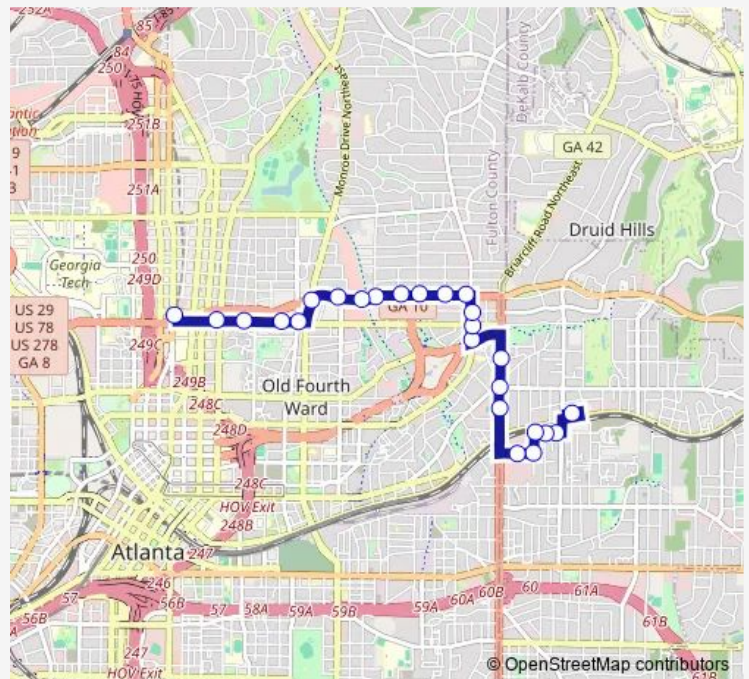

N Highland AVE NE @ Blue Ridge AVE Ne

N Highland AVE @ North Ave

MORELAND AVE @ DRUID PL

MORELAND AVE @ MANSFIELD AVE

MORELAND AVE @ EUCLID AVE

MORELAND AVE NE @ 326

Route schedule

North AVE Station — Edgewood/Candler Park Station - North Loop

Monday	05:35-00:35 ⁺¹
Tuesday	05:35-00:35 ⁺¹
Wednesday	05:35-00:35 ⁺¹
Thursday	05:35-00:35 ⁺¹
Friday	05:35-00:35 ⁺¹
Saturday	06:05-00:35 ⁺¹
Sunday	06:05-00:35 ⁺¹

Route info

Direction: North AVE Station

Stops: 27

Trip Duration: 0 hour 24 min

102 — North Avenue / Little Five Points

CAROLINE ST @ 1245

Caroline ST @ Marion PI

Marion PL NE @ LA France ST Ne

LA France ST NE @ Flora AVE Ne

LA France ST NE @ Whitefoord AVE Ne

Saturday 05:15-00:15⁺¹

Sunday 05:15-00:15⁺¹

Route info

Direction: Edgewood/Candler Park Station - North Loop

Stops: 25

Trip Duration: 0 hour 24 min

102 Bus time schedules and route maps are available in an offline PDF at busmaps.com. Use the busmaps.com website to see live bus times, train schedule or subway schedule, and step-by-step directions for all public transit in Atlanta