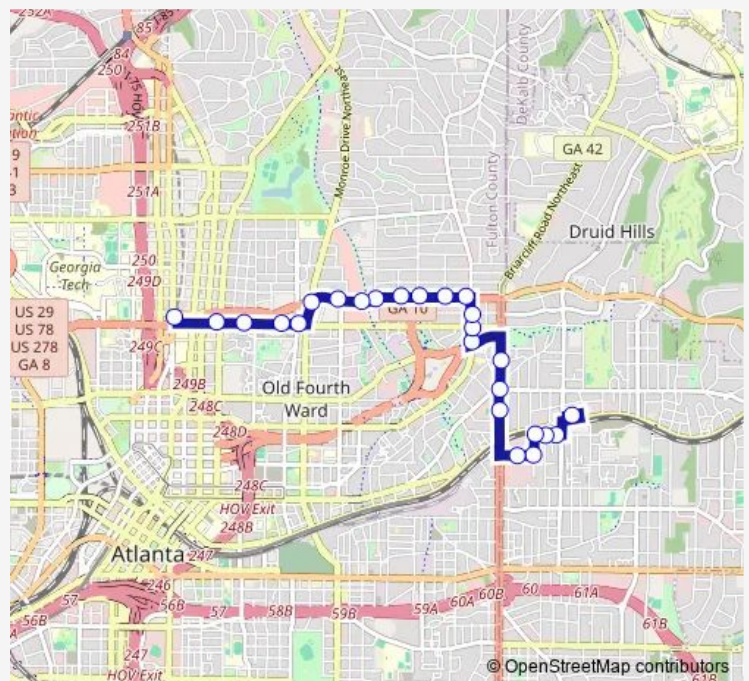

N Highland AVE NE @ Blue Ridge AVE Ne

N Highland AVE @ North Ave

Moreland AVE @ Druid Pl

Moreland AVE @ Mansfield Ave

Moreland AVE @ Euclid Ave

Moreland AVE NE @ 326

Route schedule

North AVE Station — Edgewood/Candler Park Station - North Loop

Monday	05:35-00:35 ⁺¹
Tuesday	05:35-00:35 ⁺¹
Wednesday	05:35-00:35 ⁺¹
Thursday	05:35-00:35 ⁺¹
Friday	05:35-00:35 ⁺¹
Saturday	06:05-00:35 ⁺¹
Sunday	06:05-00:35 ⁺¹

Route info

Direction: North AVE Station

Stops: 27

Trip Duration: 0 hour 22 min

102 — North Avenue / Little Five Points

Caroline ST @ 1245

Caroline ST @ Marion Pl

Marion Pl NE @ LA France ST Ne

LA France ST NE @ Flora AVE Ne

LA France ST NE @ Whitefoord AVE Ne

Saturday 05:15-00:15⁺¹

Sunday 05:15-00:15⁺¹

Route info

Direction: Edgewood/Candler Park Station - North Loop

Stops: 25

Trip Duration: 0 hour 20 min

102 Bus time schedules and route maps are available in an offline PDF at busmaps.com. Use the busmaps.com website to see live bus times, train schedule or subway schedule, and step-by-step directions for all public transit in Atlanta