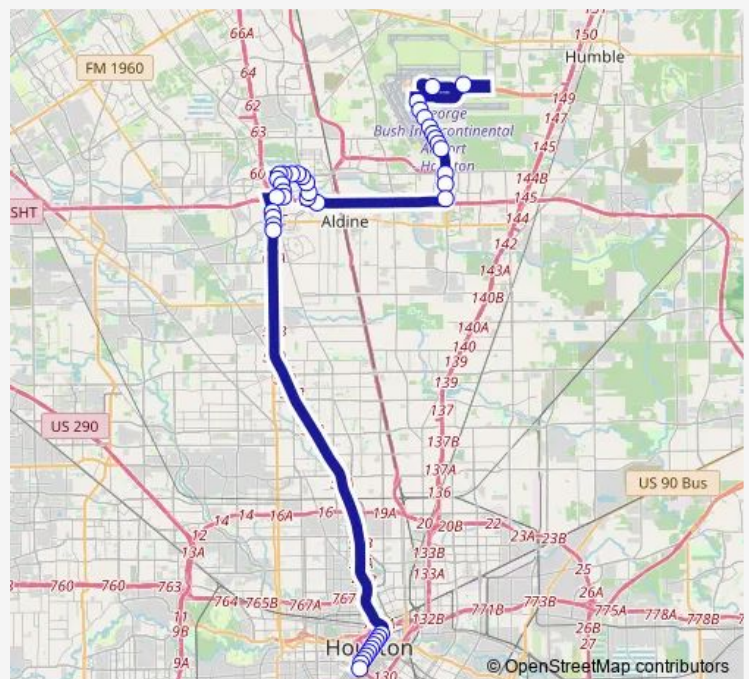

Imperial Valley Dr @ Seminar Dr

Imperial Valley Dr @ Greens Rd

Greens Rd @ Imperial Valley Dr

Greens Rd @ Greenchase Dr

Greens Rd @ Northchase Dr

Route schedule

Wright Rd @ Colonel Fischer Dr Mb — Pierce St @ Travis St

Monday 04:50-00:35⁺¹

Tuesday 04:50-00:35⁺¹

Wednesday 04:50-00:35⁺¹

Thursday 04:50-00:35⁺¹

Friday 04:50-00:35⁺¹

Saturday 05:00-01:00⁺¹

Sunday 05:00-01:00⁺¹

Route info

Direction: Wright Rd @ Colonel Fischer Dr Mb

Stops: 41

Trip Duration: 1 hour 2 min

102 — Bush IAH Express

Greens Rd @ Northchase Dr

Greenspoint Transit Center

Greenspoint Dr @ Greens Rd

Greenspoint Dr @ Benmar Dr

Greenspoint Dr @ Sam Houston Pkwy

Sam Houston Pkwy @ Greenspoint Dr

North Freeway @ Plaza Verde Dr

North Freeway @ Aldine Bender Rd

North Freeway @ Fallbrook Dr

North Freeway @ Gillespie Rd

Milam St @ Franklin St