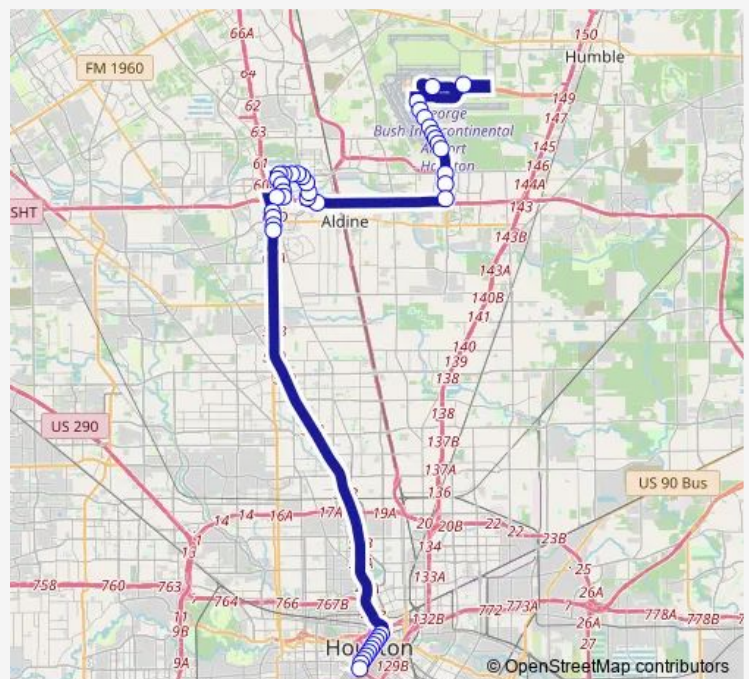

Imperial Valley Dr @ Seminar Dr

Imperial Valley Dr @ Greens Rd

Greens Rd @ Imperial Valley Dr

Greens Rd @ Greenchase Dr

Greens Rd @ Northchase Dr

Route schedule

Wright Rd @ Colonel Fischer Dr Mb — Pierce St @ Travis St

Monday 04:50-00:45⁺¹

Tuesday 04:50-00:45⁺¹

Wednesday 04:50-00:45⁺¹

Thursday 04:50-00:45⁺¹

Friday 04:50-00:45⁺¹

Saturday 05:00-01:00⁺¹

Sunday 05:00-01:00⁺¹

Route info

Direction: Wright Rd @ Colonel Fischer Dr Mb

Stops: 41

Trip Duration: 1 hour 4 min

102 — Bush IAH Express

Greens Rd @ Northchase Dr

Greenspoint Transit Center

Greenspoint Dr @ Greens Rd

Greenspoint Dr @ Benmar Dr

Greenspoint Dr @ Sam Houston Pkwy

Sam Houston Pkwy @ Greenspoint Dr

North Freeway @ Plaza Verde Dr

North Freeway @ Aldine Bender Rd

North Freeway @ Fallbrook Dr

North Freeway @ Gillespie Rd

Milam St @ Franklin St