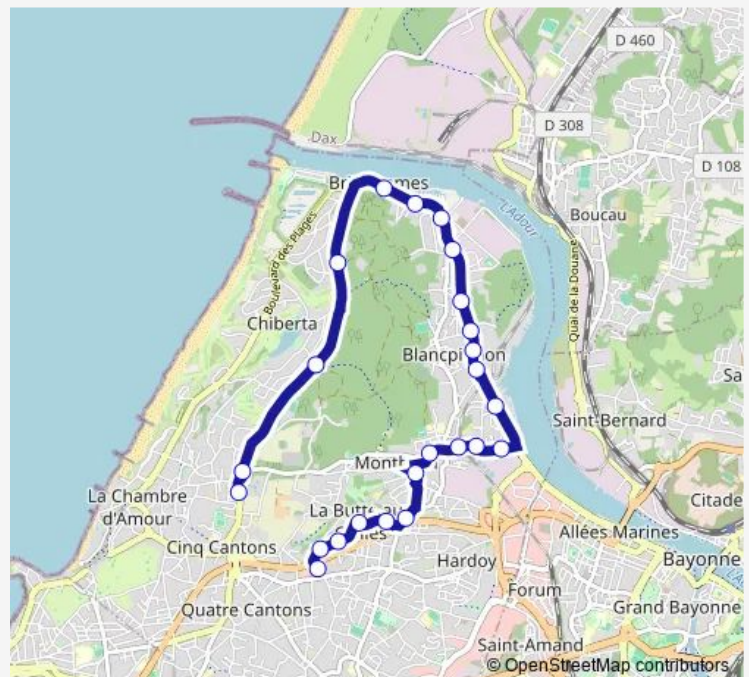

Bus 102 Anglet BAB 3000 - Anglet Stella Maris

[Go to website](#)

Direction

BAB 3000 — Stella Maris

24 stops

[Open route schedule](#)

BAB 3000

Pôle Solidarité

Thursday 07:49

Friday 07:49

Saturday —

Sunday —

Route info

Direction: BAB 3000

Stops: 24

Trip Duration: 0 hour 26 min

102 — Anglet BAB 3000 - Anglet Stella Maris

Ajoncs

Promenade

Stella Maris

Direction

Stella Maris — BAB 3000

24 stops

[Open route schedule](#)