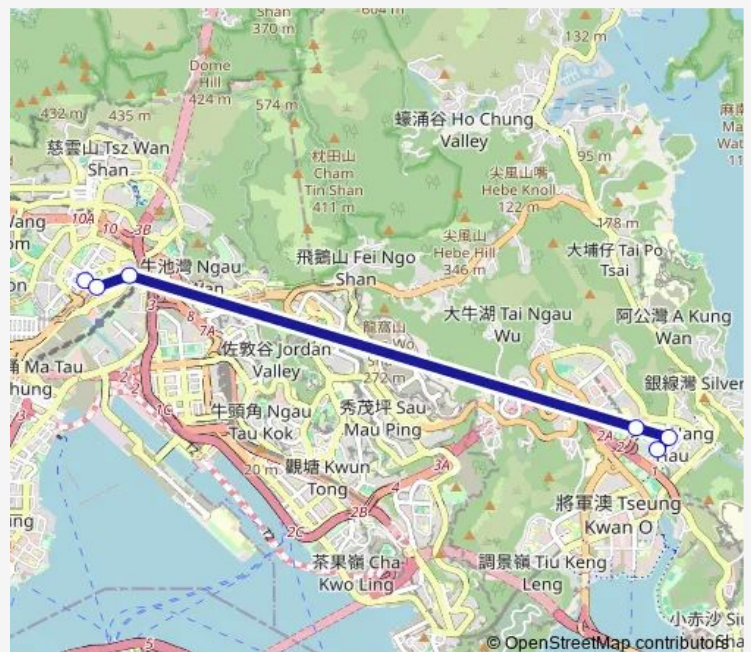

### Route info

Direction: HONG KEUNG STREET, NEAR HONG KEUNG  
HOUSE |HONG KEUNG STREET, NEAR HONG KEUNG  
HOUSE

Stops: 6

Trip Duration: 0 hour 19 min

102 Bus time schedules and route maps are available in an offline PDF at [busmaps.com](https://busmaps.com). Use the [busmaps.com](https://busmaps.com) website to see live bus times, train schedule or subway schedule, and step-by-step directions for all public transit in Kwun Tong