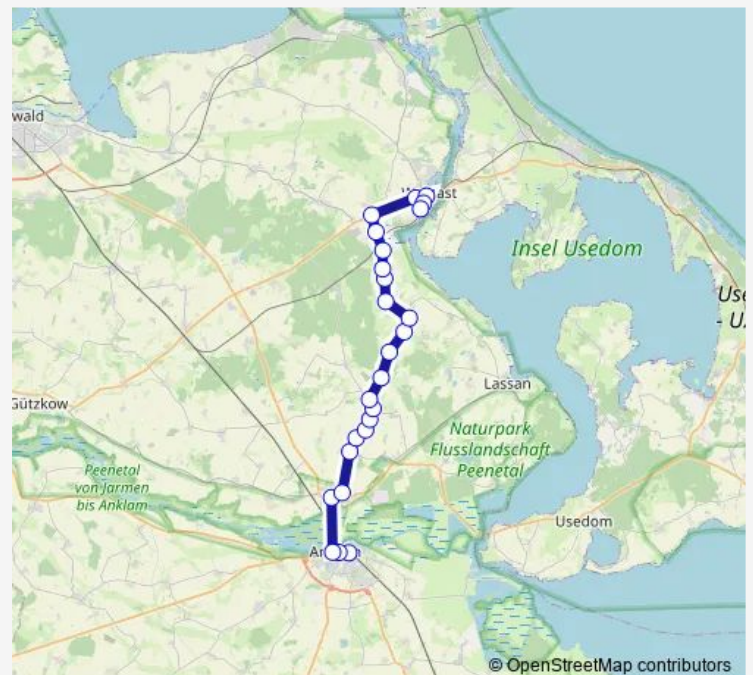

### Direction

Altentreptow, ZOB (Ea) — Barkow

4 stops

[Open route schedule](#)

Altentreptow, ZOB (Ea)

Trostfelde

Miltitzwalde

Barkow

### Route schedule

Altentreptow, ZOB (Ea) — Barkow

Monday —

Tuesday —

Wednesday —

Thursday 07:35-11:20

Friday —

Saturday —

### Route info

Direction: Altentreptow, ZOB (Ea)

Stops: 4

Trip Duration: 0 hour 15 min