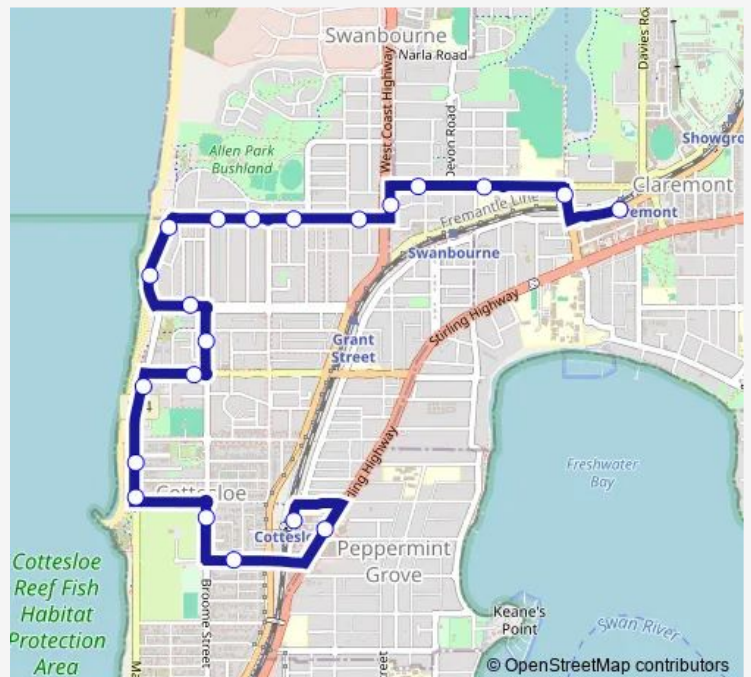

Broome St After Hawkstone St

Eric St After Broome St

Marine Pde Before Eileen St

Marine Pde After Overton Gdns

Marine Pde Before Forrest St

Broome St After Forrest Street

Jarrad St After Broome St

Stirling Hwy After Leake St

Railway St Before Station St

### Route schedule

Claremont Stn Stand 6 — Railway St Before Station St

Monday 06:16-21:21

Tuesday 06:16-21:21

Wednesday 06:16-21:21

Thursday 06:16-21:21

Friday 06:16-21:21

Saturday 06:51-21:21

### Route info

Direction: Claremont Stn Stand 6

Stops: 21

Trip Duration: 0 hour 21 min

**Direction**

Railway St Before Station St — Claremont Stn Stand 1

21 stops

[Open route schedule](#)