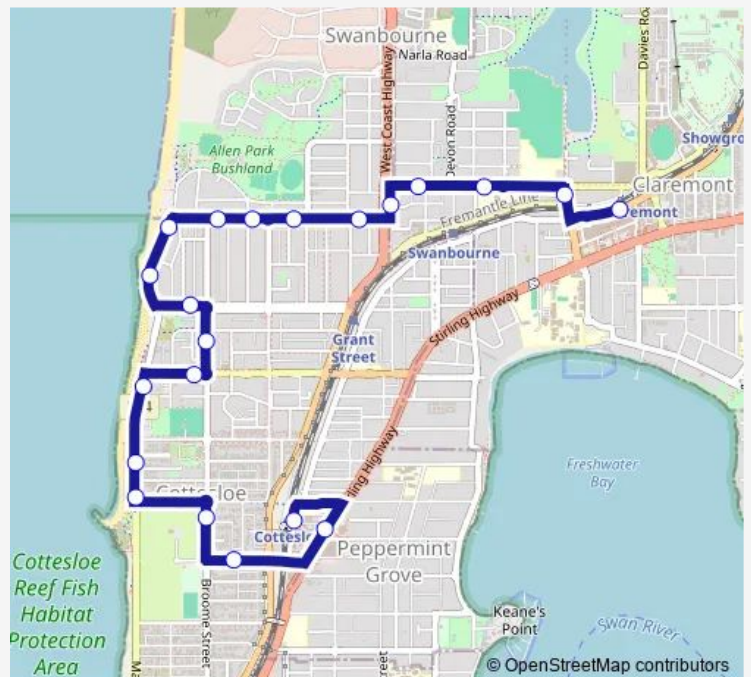

Broome St After Hawkstone St

Eric St After Broome St

Marine Pde Before Eileen St

Marine Pde After Overton Gdns

Marine Pde Before Forrest St

Broome St After Forrest Street

Jarrad St After Broome St

Stirling Hwy After Leake St

Railway St Before Station St

### Route schedule

Claremont Stn Stand 6 — Railway St Before Station St

Monday 06:16-21:21

Tuesday 06:16-21:21

Wednesday 06:16-21:21

Thursday 06:16-21:21

Friday 06:16-21:21

Saturday 06:51-21:21

### Route info

Direction: Claremont Stn Stand 6

Stops: 21

Trip Duration: 0 hour 21 min

**Direction**

Railway St Before Station St — Claremont Stn Stand 1

21 stops

[Open route schedule](#)