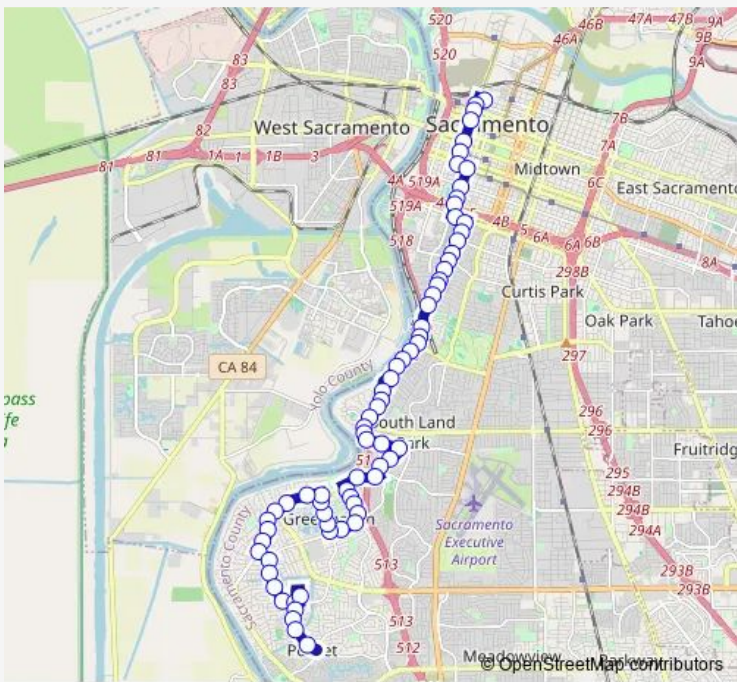

Bus 102 Riverside Commuter

[Go to website](#)

Direction
 8TH ST & F ST (Nb) — Rush River DR & Windbridge DR (Wb)
 70 stops
[Open route schedule](#)

- 8TH ST & F ST (Nb)
- 7TH ST & G ST (Sb)
- 7TH ST & H ST (Sb)
- 7TH ST & J ST (Sb)
- 7TH ST & Capitol AVE (Sb)
- 7TH ST & O ST (Sb)
- Q ST & 7TH ST (Eb)
- 9TH ST & Q ST (Sb)
- 9TH ST & T ST (Sb)
- 9TH ST & V ST (Sb)
- 9TH ST & W ST (Sb)
- Broadway & 10th ST (Eb)
- Riverside Blvd & Broadway (Sb)
- Riverside Blvd & Beverly WAY (Sb)
- Riverside Blvd & Castro WAY (Sb)
- Riverside Blvd & Fremont WAY (Sb)
- Riverside Blvd & 3RD AVE (Sb)
- Riverside Blvd & Swanston DR (Sb)
- Riverside Blvd & Marian WAY (Sb)
- Riverside Blvd & 6TH AVE (Sb)
- Riverside Blvd & 8TH AVE (Sb)

Route schedule
 8TH ST & F ST (Nb) — Rush River DR & Windbridge DR (Wb)

Monday	07:30-18:25
Tuesday	07:30-18:25
Wednesday	07:30-18:25
Thursday	07:30-18:25
Friday	07:30-18:25
Saturday	—
Sunday	—

Route info
 Direction: 8TH ST & F ST (Nb)
 Stops: 70
 Trip Duration: 0 hour 41 min

102 — Riverside Commuter **BusMaps**

Riverside Blvd & 10th AVE (Sb)

Riverside Blvd & Darnel WAY (Sb)

Riverside Blvd & Sherburn AVE (Sb)

Riverside Blvd & Sutterville RD (Sb)

Riverside Blvd & Sutterville RD 2 (Sb)

Thursday 05:29-15:29

Friday 05:29-15:29

Saturday —

Sunday —

Route info

Direction: Rush River DR & Windbridge DR (Wb)

Stops: 73

Trip Duration: 0 hour 40 min