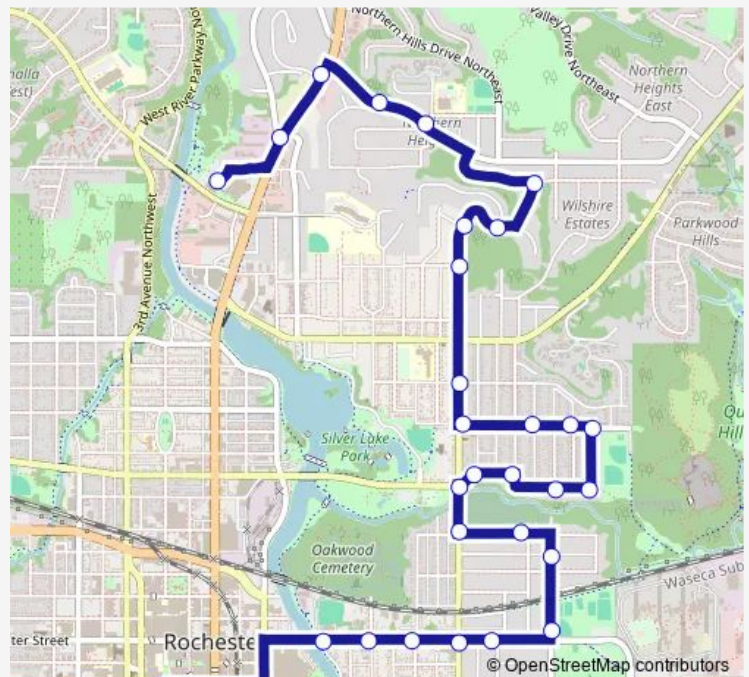

11 AVE NE AND 10 ST Ne

Route schedule

Downtown Transit CTR G — 125 Live

Monday 05:49-18:20

Tuesday 05:49-18:20

Wednesday 05:49-18:20

Thursday 05:49-18:20

Friday 05:49-18:20

Saturday —

Sunday —

Route info

Direction: Downtown Transit CTR G

Stops: 30

Trip Duration: 0 hour 25 min

11 AVE NE AND N OF 15 ST Ne

11 AVE NE AND 17 ST Ne

11 AVE NE AND Sierra LN Ne

19 ST NE AND Teton LN Ne

NO HTS DR NE AND 7 AVE Ne

NO HTS DR NE AND 5 AVE Ne

Bdwy AVE N AND Rivvw HTS DR Ne

Bdwy AVE N AND East RIV RD Ne

125 Live

Direction

Thursday 10:53-11:53

Friday 10:53-11:53

Saturday —

Sunday —

Route info

Direction: 125 Live

Stops: 24

Trip Duration: 0 hour 21 min