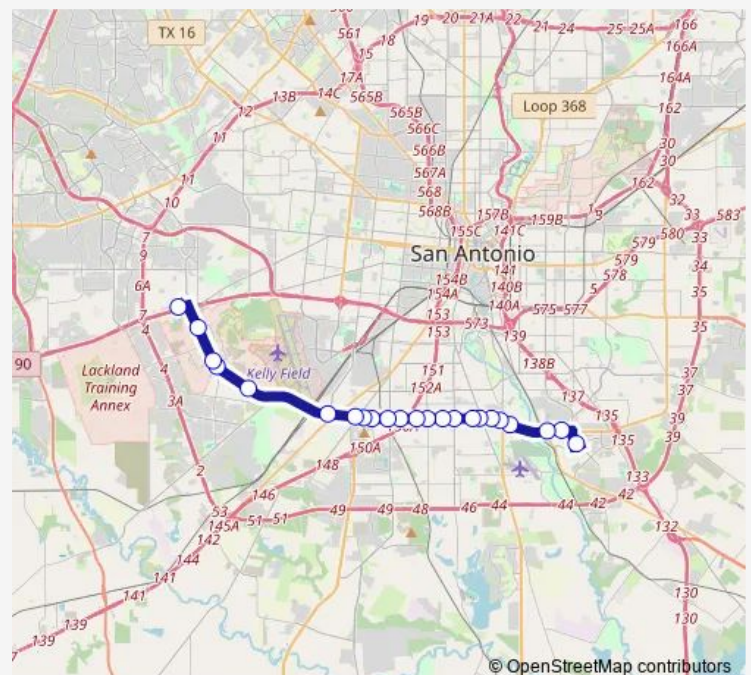

SE Military DR. & Curtis

SE Military DR. & Roosevelt

SE Military DR. Between Roosevelt & Mission

### Route schedule

KEL-LAC TRANSIT CENTER — BROOKS TRANSIT CENTER

Monday	04:00-00:35 <sup>+1</sup>
Tuesday	04:00-00:35 <sup>+1</sup>
Wednesday	04:00-00:35 <sup>+1</sup>
Thursday	04:00-00:35 <sup>+1</sup>
Friday	04:00-00:35 <sup>+1</sup>
Saturday	04:30-00:40 <sup>+1</sup>
Sunday	05:25-00:30 <sup>+1</sup>

### Route info

Direction: KEL-LAC TRANSIT CENTER

Stops: 24

Trip Duration: 0 hour 39 min

102 — Primo Military

SE MILITARY DR. & OLD CORPUS CHRISTI RD.

SE Military DR. & Kennedy Hill

BROOKS TRANSIT CENTER

**Direction**

BROOKS TRANSIT CENTER — KEL-LAC TRANSIT CENTER

23 stops

[Open route schedule](#)

BROOKS TRANSIT CENTER

SE Military DR. Opposite Kennedy Hill

SE MILITARY DR. BETWEEN OLD CORPUS CHRISTI &amp; PRESA