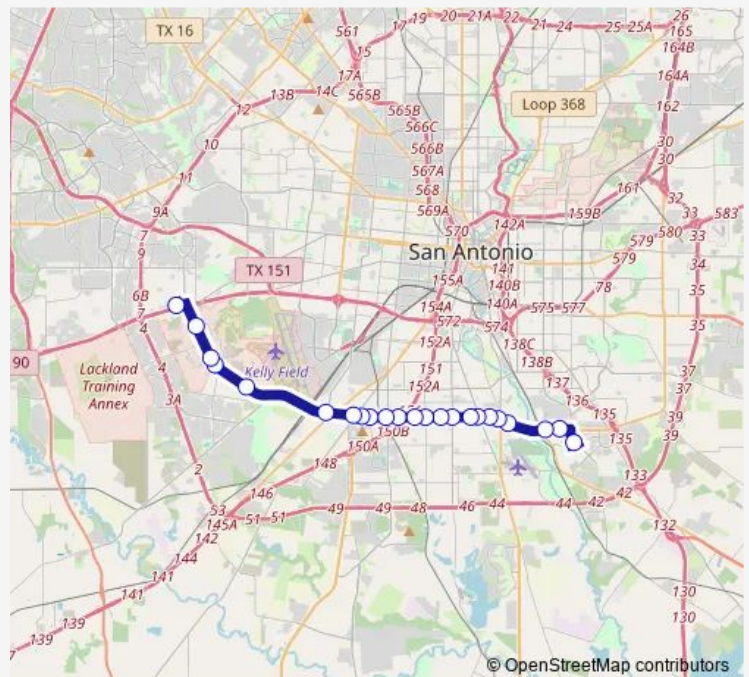

## Bus 102 Primo Military

[Go to website](#)

**Direction**  
 KEL-LAC Transit Center — Brooks Transit Center  
 24 stops  
[Open route schedule](#)

- KEL-LAC Transit Center
- SW Military DR. & Luke Blvd.
- SW Military DR. & Selfridge
- SW Military DR. & Five Palms
- SW Military DR. & Whitewood (Far side)
- SW Military DR. & Bynum
- S.W. Military Dr. & Somerset
- SW Military DR. & Barlite
- SW Military DR. Opposite Otto
- SW Military DR. & S. Zarzamora
- SW Military DR. Opposite Ascot
- SW Military DR. & Nock
- SW Military DR. & Commercial
- SW Military DR. & Mango
- S.W. Military DR. & Pleasanton
- SW Military DR. Between Pleasanton & Norma
- SW Military DR. Between Norma & Briar Place
- SW Military DR. & S. Flores
- SE Military DR. & Curtis
- SE Military DR. & Roosevelt
- SE Military DR. Between Roosevelt & Mission

### Route schedule

KEL-LAC Transit Center — Brooks Transit Center

Monday	04:00-00:35 <sup>+1</sup>
Tuesday	04:00-00:35 <sup>+1</sup>
Wednesday	04:00-00:35 <sup>+1</sup>
Thursday	04:00-00:35 <sup>+1</sup>
Friday	04:00-00:35 <sup>+1</sup>
Saturday	04:30-00:40 <sup>+1</sup>
Sunday	05:25-00:30 <sup>+1</sup>

### Route info

Direction: KEL-LAC Transit Center

Stops: 24

Trip Duration: 0 hour 41 min

102 — Primo Military

SE Military DR. & OLD Corpus Christi Rd.

SE Military DR. & Kennedy Hill

Brooks Transit Center

**Direction**

Brooks Transit Center — KEL-LAC Transit Center

23 stops

[Open route schedule](#)

Brooks Transit Center

SE Military DR. Opposite Kennedy Hill

SE Military DR. Between OLD Corpus Christi &amp; Presa