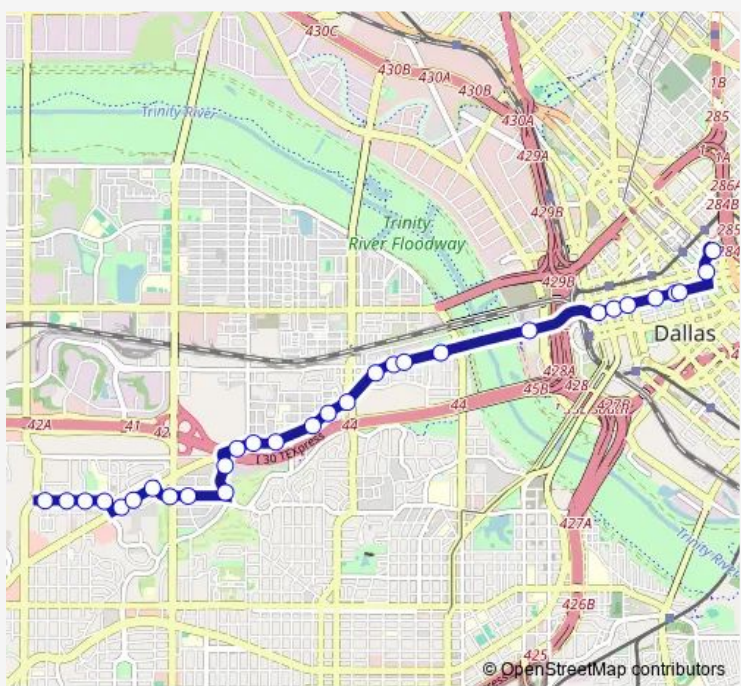

Bus 102 Fort Worth

[Go to website](#)

Direction
 Colorado @ Moulin Rouge - E - Ns — CBD East Tc
 30 stops
[Open route schedule](#)

- Colorado @ Moulin Rouge - E - Ns
- Colorado @ Hartsdale - E - Ns
- Colorado @ Westmount - E - Fs
- Colorado @ Jacqueline - E - Ns
- FT Worth @ Parkcrest - E - Ns
- FT Worth @ Walter - E - Ns
- FT Worth @ Colorado - E - Ns
- Colorado @ Hampton - E - Ns
- Colorado @ OAK Cliff - E - Ns
- Plymouth @ Colorado - N - Fs
- Plymouth @ Tarrant - N - Ns
- FT Worth @ Vilbig - E - Mb
- FT Worth @ Navaro - E - Ns
- FT Worth @ Montclair - E - Fs
- FT Worth @ Winnetka - E - Ns
- FT Worth @ Chappell - E - Mb
- FT Worth @ Sylvan - E - Ns
- FT Worth @ Commerce - E - Mb
- Commerce @ Pittman - E - Ns
- Commerce @ Haslett - E - Ns
- Commerce @ Langford - E - Ns

Route schedule
 Colorado @ Moulin Rouge - E - Ns — CBD East Tc

Monday	04:30-00:30 ⁺¹
Tuesday	04:30-00:30 ⁺¹
Wednesday	04:30-00:30 ⁺¹
Thursday	04:30-00:30 ⁺¹
Friday	04:30-00:30 ⁺¹
Saturday	04:30-00:30 ⁺¹
Sunday	04:30-00:30 ⁺¹

Route info
 Direction: Colorado @ Moulin Rouge - E - Ns
 Stops: 30
 Trip Duration: 0 hour 23 min

Commerce @ LEW Sterrett Crosswalk - E - Ns

Commerce @ Record - E - Ns

Commerce @ Austin - E - Ns

Commerce @ Griffin - E - Mb

Route info

Direction: CBD East Tc

Stops: 36

Trip Duration: 0 hour 26 min

Colorado @ Hampton - W - Fs

Colorado @ FT Worth - W - Mb

FT Worth @ Parkcrest - W - Ns

Jacqueline @ Colorado - W - Ns