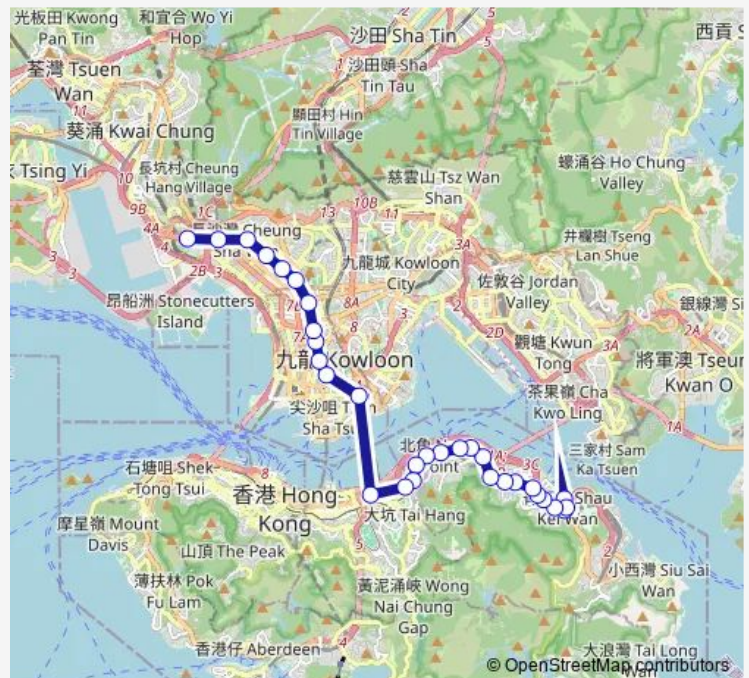

[Ctb] Tonkin Street, Cheung SHA WAN Road[[Kmb+Ctb] Tonkin Street Cheung SHA WAN/
Tonkin Street, Cheung SHA WAN Road

[Ctb] YEN Chow Street, Cheung SHA WAN Road[[Kmb+Ctb] YEN Chow Street Sham Shui PO/
Yen Chow Street, Cheung SHA WAN Road

[Ctb] PEI HO Street, Cheung SHA WAN Road[[Kmb+Ctb] PEI HO Street Sham Shui PO/
Pei HO Street, Cheung SHA WAN Road[[Kmb] PEI HO Street Sham Shui Po

[Ctb] Maple Street, Cheung SHA WAN Road[[Kmb+Ctb] Maple Street Sham Shui PO/
Maple Street, Cheung SHA WAN Road[[Kmb] Maple Street Sham Shui Po

[Ctb] Prince Edward Station, Nathan Road[[Kmb+Ctb] Prince Edward Station/
Prince Edward Station, Nathan Road[[Kmb] Prince Edward Station

[Ctb] Allied Plaza, Nathan Road[[Kmb+Ctb] Nullah Road Mong KOK/
Allied Plaza, Nathan Road[[Kmb] Nullah Road Mong Kok

Route schedule

[Kmb+Ctb] MEI FOO BUS Terminus/
Mei Foo[[Kmb] MEI FOO BUS Terminus — [Ctb] Shau KEI Wan[[Kmb+Ctb] Shau KEI WAN BUS Terminus/
Shau KEI Wan[[Kmb] Shau KEI WAN BUS Terminus

Monday 06:00-23:44

Tuesday 06:00-23:44

Wednesday 06:00-23:44

Thursday 06:00-23:44

Friday 06:00-23:44

Saturday 06:00-23:44

Sunday 06:00-23:42

Route info

Direction: [Kmb+Ctb] MEI FOO BUS Terminus/
Mei Foo[[Kmb] MEI FOO BUS Terminus

Stops: 34

Trip Duration: 1 hour 12 min