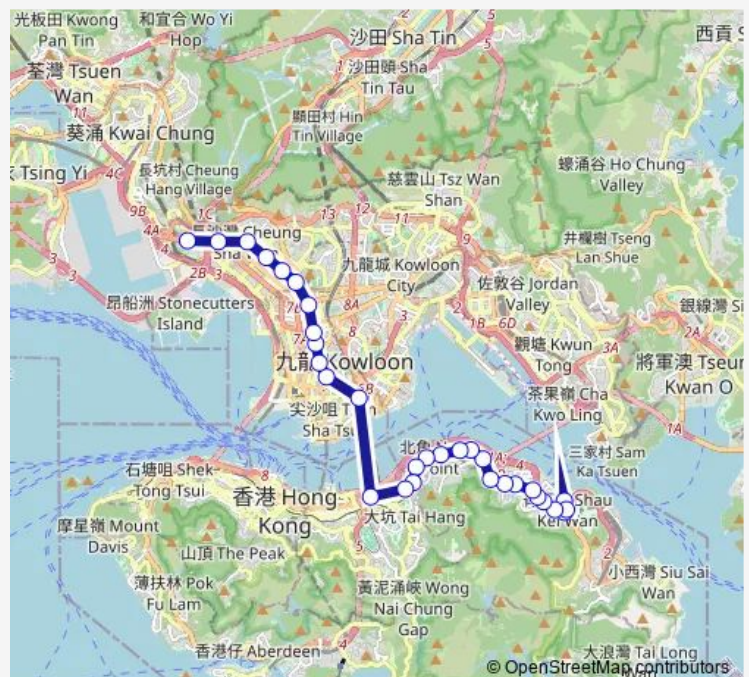

[Ctb] Tonkin Street, Cheung SHA WAN Road[[Kmb+Ctb] Tonkin Street Cheung SHA WAN/
Tonkin Street, Cheung SHA WAN Road

[Ctb] YEN Chow Street, Cheung SHA WAN Road[[Kmb+Ctb] YEN Chow Street Sham Shui PO/
Yen Chow Street, Cheung SHA WAN Road

[Ctb] PEI HO Street, Cheung SHA WAN Road[[Kmb+Ctb] PEI HO Street Sham Shui PO/
Pei HO Street, Cheung SHA WAN Road[[Kmb] PEI HO Street Sham Shui Po

[Ctb] Maple Street, Cheung SHA WAN Road[[Kmb+Ctb] Maple Street Sham Shui PO/
Maple Street, Cheung SHA WAN Road[[Kmb] Maple Street Sham Shui Po

[Ctb] Prince Edward Station, Nathan Road[[Kmb+Ctb] Prince Edward Station/
Prince Edward Station, Nathan Road[[Kmb] Prince Edward Station

[Ctb] Allied Plaza, Nathan Road[[Kmb+Ctb] Nullah Road Mong KOK/
Allied Plaza, Nathan Road[[Kmb] Nullah Road Mong Kok

Route schedule

[Kmb+Ctb] MEI FOO BUS Terminus/
Mei Foo[[Kmb] MEI FOO BUS Terminus — [Ctb] Shau KEI Wan[[Kmb+Ctb] Shau KEI WAN BUS Terminus/
Shau KEI Wan[[Kmb] Shau KEI WAN BUS Terminus

Monday 06:00-23:44

Tuesday 06:00-23:44

Wednesday 06:00-23:44

Thursday 06:00-23:44

Friday 06:00-23:44

Saturday 06:00-23:44

Sunday 06:00-23:42

Route info

Direction: [Kmb+Ctb] MEI FOO BUS Terminus/
Mei Foo[[Kmb] MEI FOO BUS Terminus

Stops: 34

Trip Duration: 1 hour 16 min