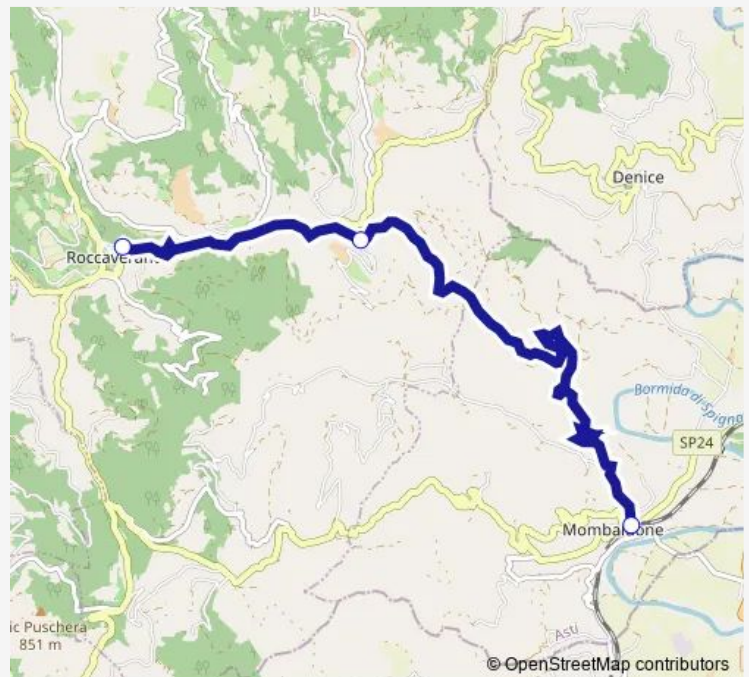

MONTABONE

MONTABONE - LOCALITA' BALDIZZONE

TERZO - BIVIO LOCALITA' GALLINETTO

TERZO - PAESE

MONTABONE - LOCALITA' BOGLIONA

TERZO - BIVIO

ACQUI TERME - MOVICENTRO

Route schedule

ROCCHETTA PALAFAEA — ACQUI TERME - MOVICENTRO

Monday	07:00
Tuesday	07:00
Wednesday	07:00
Thursday	07:00
Friday	07:00
Saturday	07:00
Sunday	—

Route info

Direction: ROCCHETTA PALAFAEA

Stops: 9

Trip Duration: 0 hour 40 min

DirectionROCCAVERANO - PAESE — MOMBALDONE -
STAZIONE FERROVIARIA

3 stops

[Open route schedule](#)

ROCCAVERANO - PAESE

VENGORE

MOMBALDONE - STAZIONE FERROVIARIA

Route schedule

ROCCAVERANO - PAESE — MOMBALDONE -
STAZIONE FERROVIARIA

Monday	06:45-13:20
Tuesday	06:45-13:20
Wednesday	06:45-13:20
Thursday	06:45-13:20
Friday	06:45-13:20
Saturday	06:45-13:20
Sunday	—

Route info

Direction: ROCCAVERANO - PAESE

Stops: 3

Trip Duration: 0 hour 15 min