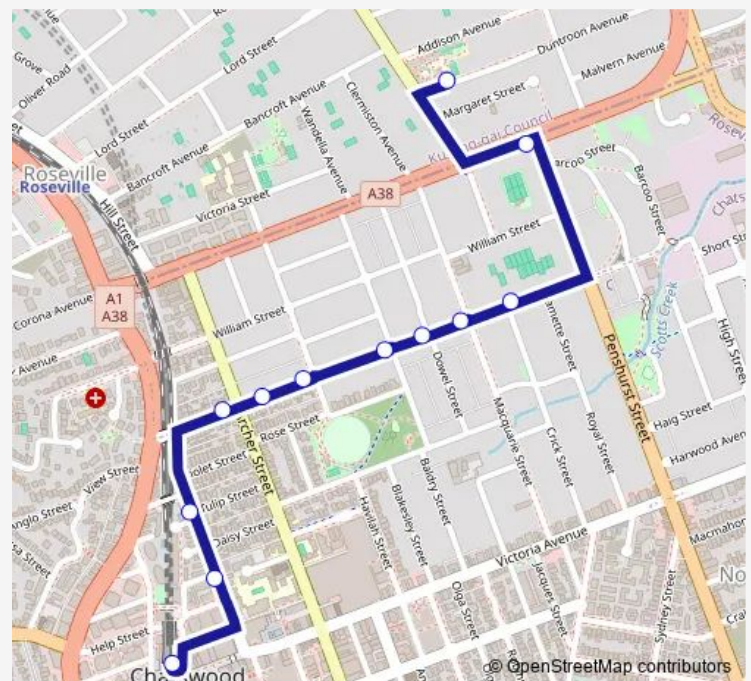

School Bus 102 Chatswood Station to Roseville Ps

[Go to website](#)

Direction

Chatswood Station, Stand C — Roseville Public School, Duntroon Av

12 stops

[Open route schedule](#)

Chatswood Station, Stand C

Anderson St Opp Chatswood Presbyterian Church

Anderson St Opp Tulip St

Ashley St Before Archer St

Ashley St After Archer St

Ashley St At Spearman St

Ashley St At Darling St

Ashley St At Ferncourt Av

Ashley St At Macquarie St

Ashley St Opp Fontaine St

Boundary St At Penshurst St

Roseville Public School, Duntroon Av

Route schedule

Chatswood Station, Stand C — Roseville Public School, Duntroon Av

Monday	08:45
Tuesday	08:45
Wednesday	08:45
Thursday	08:45
Friday	—
Saturday	—
Sunday	—

Route info

Direction: Chatswood Station, Stand C

Stops: 12

Trip Duration: 0 hour 14 min

102 — Chatswood Station to Roseville Ps

102 School Bus time schedules and route maps are available in an offline PDF at busmaps.com. Use the busmaps.com website to see live bus times, train schedule or subway schedule, and step-by-step directions for all public transit in Sydney