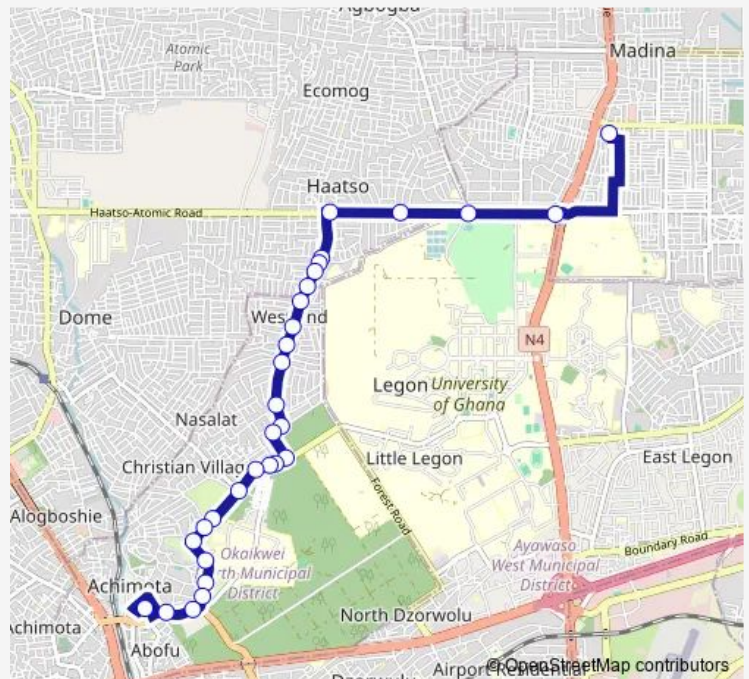

### Direction

Madina — Achimota New Station

30 stops

[Open route schedule](#)

- Madina
- Atomic junction
- Agbogba Junction
- Supermarket
- Haatso Junction
- Barrier
- Post Box
- Pharmacy
- Flower pot
- Clinic/ police container
- Communication
- Sign board
- Westlands junction
- Bridge
- 1st curve
- 2nd curve
- Gimpa Junction
- Airways Junction
- Pure Fire
- Kisseman Junction
- Christian Village Junction

### Route schedule

Madina — Achimota New Station

Monday	06:00
Tuesday	06:00
Wednesday	06:00
Thursday	06:00
Friday	06:00
Saturday	06:00
Sunday	06:00

### Route info

Direction: Madina

Stops: 30

Trip Duration: 1 hour 9 min

102 — Madina Station ↔ Achimota

Polo

Golf Park

Achimota Hospital Curve

## Route info

Direction: Achimota New Station

Stops: 17

Trip Duration: 1 hour 7 min

102 Bus time schedules and route maps are available in an offline PDF at [busmaps.com](https://busmaps.com). Use the [busmaps.com](https://busmaps.com) website to see live bus times, train schedule or subway schedule, and step-by-step directions for all public transit in Accra