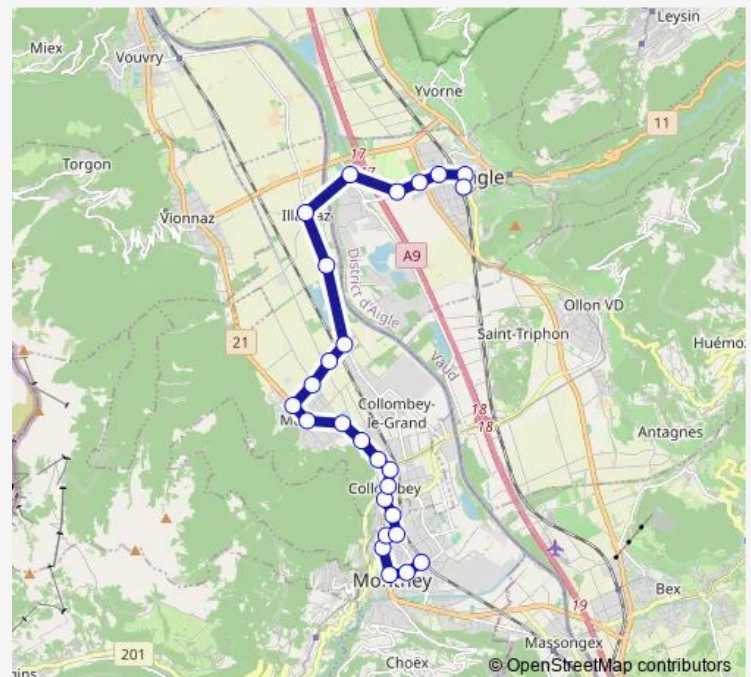

### Route schedule

Aigle, gare — Monthey, gare Cff

Monday 05:25-22:36

Tuesday 05:25-22:36

Wednesday 05:25-22:36

Thursday 05:25-22:36

Friday 05:25-23:30

Saturday 05:25-23:30

### Route info

Direction: Aigle, gare

Stops: 26

Trip Duration: 0 hour 32 min

102 — B 102

Monthey, En Place

Monthey, Poisieux

Monthey-Ville, gare