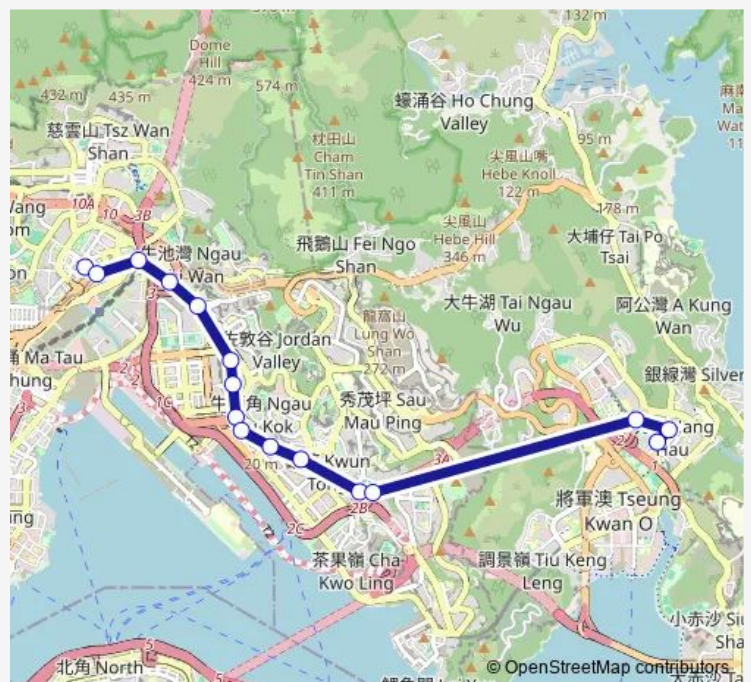

CHOI HA ROAD, NEAR KAI FAN HOUSE, KAI TAI COURT

Lung Cheung Road, Near Hung Ngok House, Choi Hung Estate

Route schedule

HANG HAU STATION PUBLIC TRANSPORT INTER-CHANGE — HONG KEUNG STREET, NEAR HONG KE-UNG HOUSE |HONG KEUNG STREET, NEAR HONG KEUNG HOUSE

Monday	09:30-21:12
Tuesday	09:30-21:12
Wednesday	09:30-21:12
Thursday	09:30-21:12
Friday	09:30-21:12
Saturday	06:30-22:54
Sunday	06:30-22:54

Route info

Direction: HANG HAU STATION PUBLIC TRANSPORT INTERCHANGE

Stops: 15

Trip Duration: 0 hour 18 min

102 — Hang HAU Station - SAN PO Kong

CHOI HUNG ROAD, NEAR THE WILLIAM INDUSTRIAL  
BUILDING

NO. 31 TAI YAU Street|Tai YAU Street Outside House NO.  
34|Tai YAU Street, Near Perfect Industrial Building

## Route info

Direction: HANG HAU STATION PUBLIC TRANSPORT INTERCHANGE

Stops: 13

Trip Duration: 0 hour 20 min

102 Bus time schedules and route maps are available in an offline PDF at busmaps.com. Use the busmaps.com website to see live bus times, train schedule or subway schedule, and step-by-step directions for all public transit in Kwun Tong