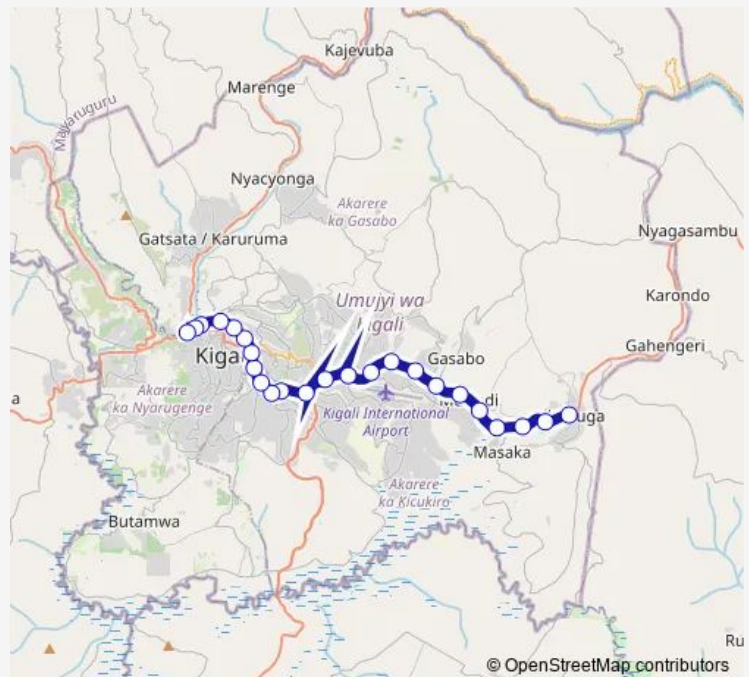

Saturday —

Sunday —

Route info

Direction: kabuga gare

Stops: 23

Trip Duration: 1 hour 21 min

102 — KBS - Zone I - 102

Unknown

nyabugogo

Direction

kabuga — nyabugogo park

24 stops

[Open route schedule](#)

kabuga

Unknown

Unknown

Tuesday 19:00

Wednesday 19:00

Thursday 19:00

Friday 19:00

Saturday —

Sunday —

Route info

Direction: kabuga

Friday 20:37

Saturday —

Sunday —

Route info

Direction: nyabugogo bus park

Stops: 20

Trip Duration: 1 hour 11 min

102 Bus time schedules and route maps are available in an offline PDF at busmaps.com. Use the busmaps.com website to see live bus times, train schedule or subway schedule, and step-by-step directions for all public transit in Kigali