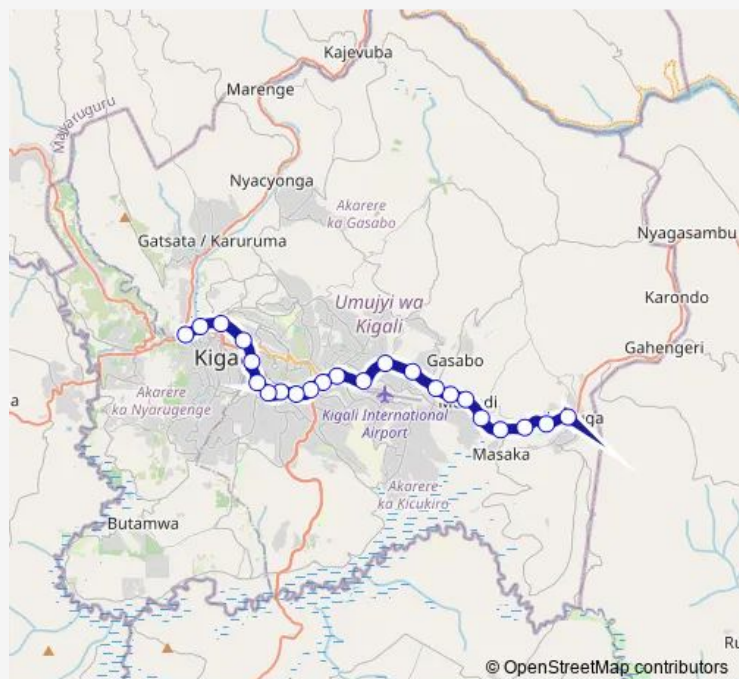

kinamba1

Route schedule

kabuga kimironko — nyabugogo park

Monday	19:00
Tuesday	19:00
Wednesday	19:00
Thursday	19:00
Friday	19:00
Saturday	—
Sunday	—

Route info

Direction: kabuga kimironko

Stops: 24

Trip Duration: 1 hour 9 min

102 — KBS - Zone I - 102

Unknown

kumagare

nyabugogo park

Direction

kabuga kimironko — nyabugogo

23 stops

[Open route schedule](#)

Route info

Direction: Nyabugogo taxi park

Stops: 23

Trip Duration: 0 hour 59 min

Direction

Nyabugogo taxi park — kabuga bus park

20 stops

[Open route schedule](#)

Wednesday 20:37

Thursday 20:37

Friday 20:37

Saturday —

Sunday —

Route info

Direction: Nyabugogo taxi park

Stops: 20