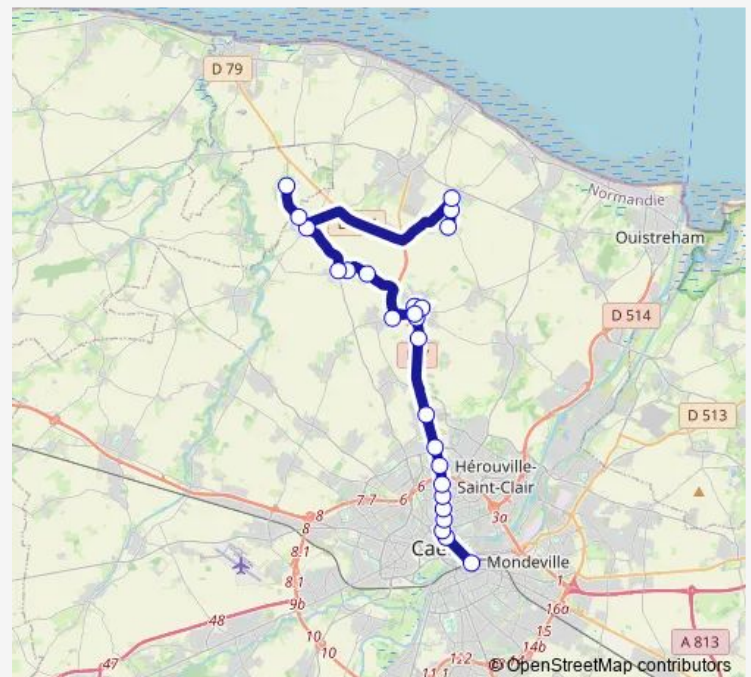

### Route schedule

Caen - Place Courtonne — Cresserons - Mairie

Monday 17:20

Tuesday 17:20

Wednesday 12:35

Thursday 17:20

Friday 17:20

Saturday —

### Route info

Direction: Caen - Place Courtonne

Stops: 17

Trip Duration: 0 hour 42 min