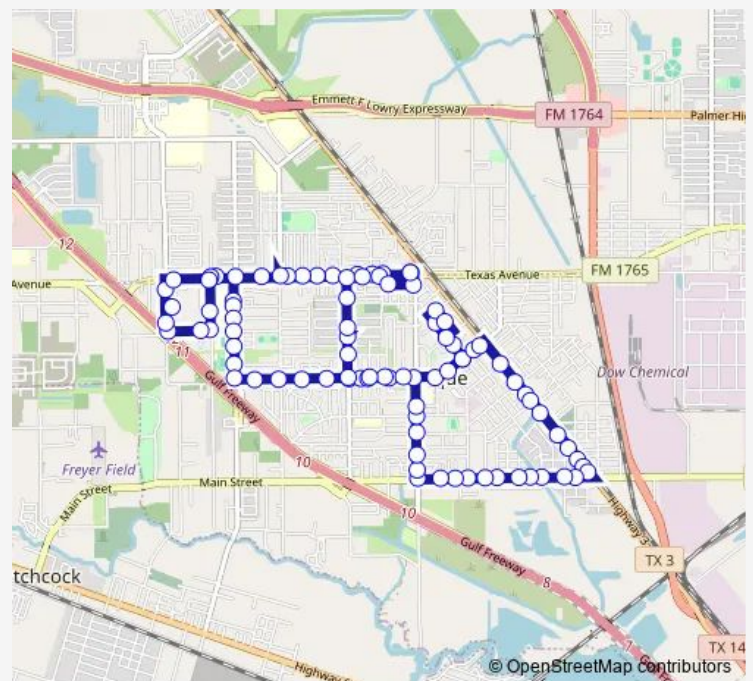

### Route schedule

Food Rite - SH 3 & FM 1765 — Food Rite - SH 3 & FM 1765

Monday 07:15-16:45

Tuesday 07:15-16:45

Wednesday 07:15-16:45

Thursday 07:15-16:45

Friday 07:15-16:45

Saturday —

### Route info

Direction: Food Rite - SH 3 & FM 1765

Stops: 89

Trip Duration: 0 hour 25 min

102 — La Marque South

FM 1765 (Texas Ave) & Duroux Rd

Vauthier St. @ La Marque H.S.

Vauthier St. & Taylor St.