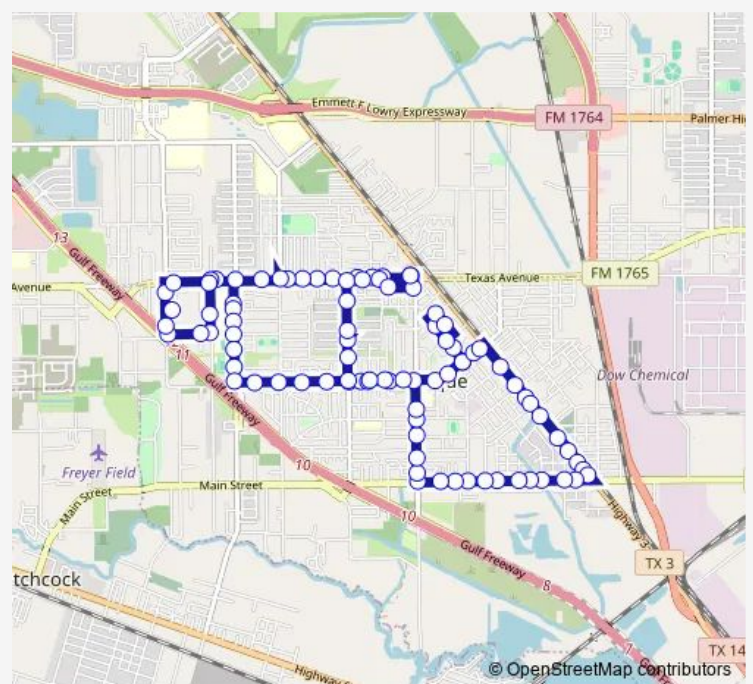

### Route schedule

Food Rite - SH 3 & FM 1765 — Food Rite - SH 3 & FM 1765

Monday 07:15-16:45

Tuesday 07:15-16:45

Wednesday 07:15-16:45

Thursday 07:15-16:45

Friday 07:15-16:45

Saturday —

### Route info

Direction: Food Rite - SH 3 & FM 1765

Stops: 89

Trip Duration: 0 hour 25 min

102 — La Marque South

FM 1765 (Texas Ave) & Duroux Rd

Vauthier St. @ La Marque H.S.

Vauthier St. & Taylor St.