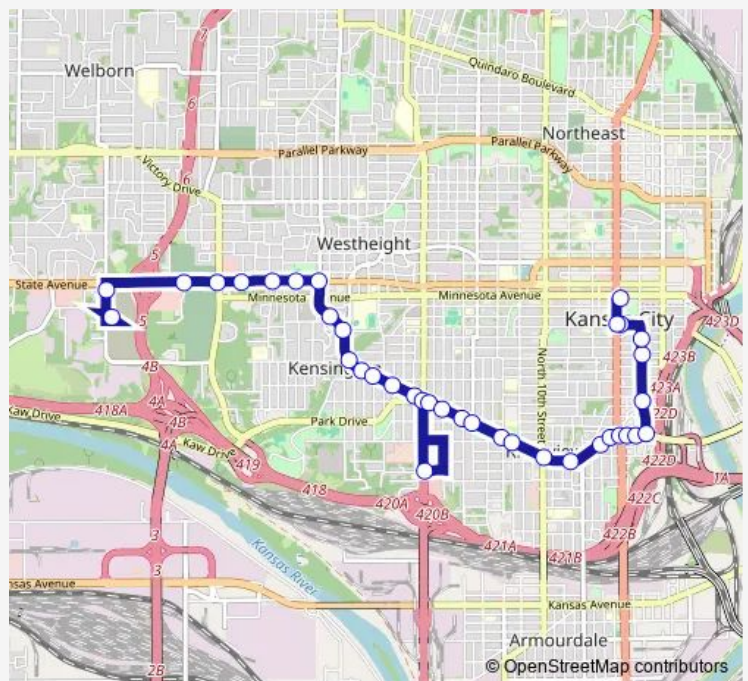

ON State AVE AT 29th ST Eastbound

ON Westview AT ANN Southbound

ON Westview AT N Washington Southbound

ON Westview AT Orville Southbound

ON Central AT 24th Eastbound

ON Central AT 2309 Eastbound

ON Central AT 21st ST Eastbound

ON Central AT 19th ST Eastbound

ON 18th AT Central Southbound Farside

ON Bunker AT 18th ST Westbound

ON Central AT 18th Eastbound

ON Central AT 16th Eastbound

ON Central AT Wilson Eastbound

ON Central AT 13th Eastbound

Route schedule

47th & State AVE Metrocenter Southbound — 7TH AND Minnesota Metro Center Diagonal Lane

Monday	06:00-19:00
Tuesday	06:00-19:00
Wednesday	06:00-19:00
Thursday	06:00-19:00
Friday	06:00-19:00
Saturday	—
Sunday	—

Route info

Direction: 47th & State AVE Metrocenter Southbound

Stops: 37

Trip Duration: 0 hour 25 min

102 — Central

ON Central AT 12th Eastbound

ON Central AT Bethany Eastbound

ON Central AT 10th Eastbound