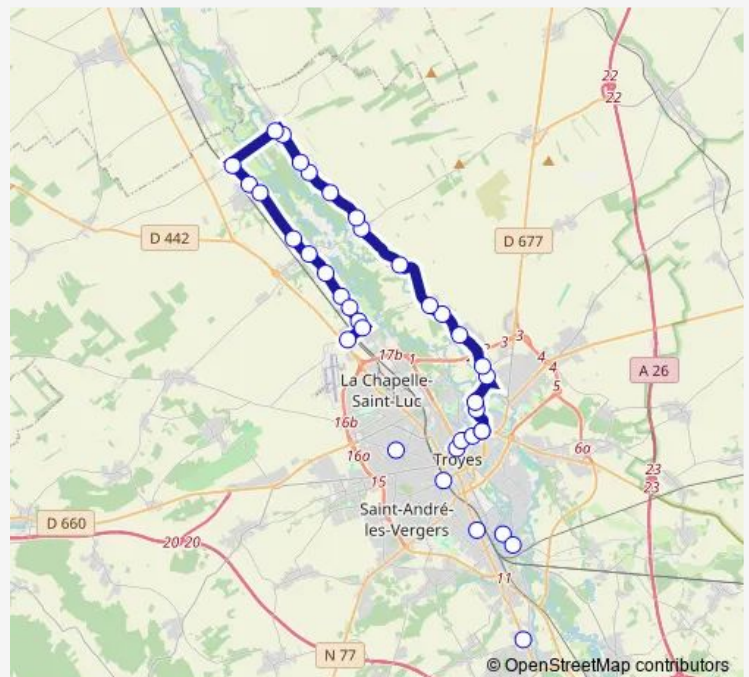

Jolly

Villacerf Leclerc

Royale

Route schedule

Fontenelle — C Cial Barberey

Monday 13:26-17:15

Tuesday 13:26-17:15

Wednesday 12:24-16:57

Thursday 13:26-17:15

Friday 13:26-17:15

Saturday 12:24-16:57

Sunday —

Route info

Direction: Fontenelle

Stops: 37

Trip Duration: 0 hour 47 min

Monday 14:28-18:14

Tuesday 14:28-18:14

Wednesday 13:26-17:56

Thursday 14:28-18:14

Friday 14:28-18:14

Saturday 13:26-17:56

Sunday —

Route info

Direction: C Cial Barberey

Stops: 37

Trip Duration: 0 hour 45 min

STE Maure Renoir

Culoison

Lavau

Mazees

Tirverts