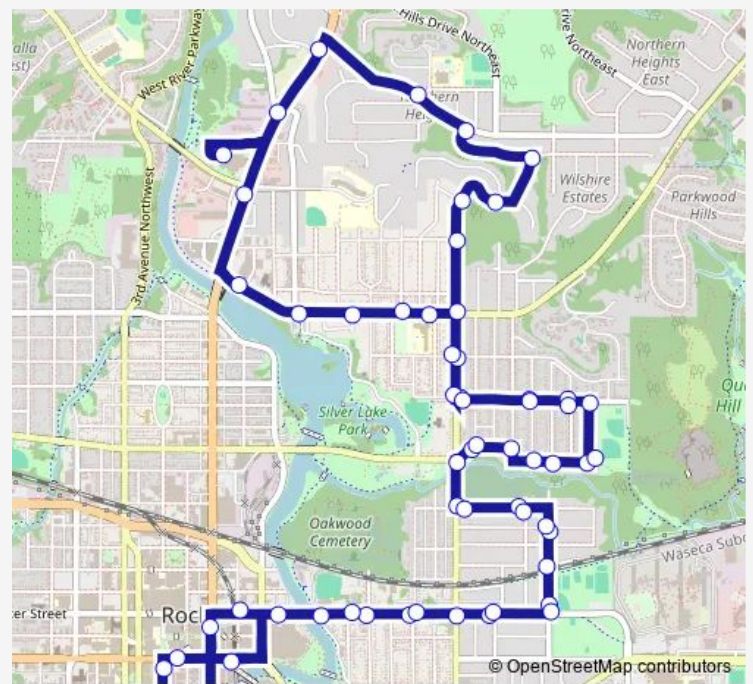

Bus 102 Route 102

[Go to website](#)

Direction
 Downtown Transit Center E — Downtown Transit Center Station B
 57 stops
[Open route schedule](#)

- Downtown Transit Center E
- 2nd Street Southeast and 1st Avenue Southeast
- East Center St East Of Civic Center Drive
- Center St East and Mayo Park Drive Southeast
- Center St East and 7th Avenue Southeast
- Center St East and 9th Avenue Southeast
- Center St East and 11th Avenue Southeast
- Center St East and 13th Avenue Southeast
- Along 15th Avenue Northeast and North of Center St East
- 15th Avenue Northeast and 4th St Northeast
- Along 5th St Northeast and 14th Avenue Northeast
- 11th Avenue Northeast and 5th St Northeast
- 11th Avenue Northeast and 7th St Northeast
- 7th St Northeast and 12th Avenue Northeast
- 7th St Northeast and 14th Avenue Northeast
- 7th St Northeast and 16th Avenue Northeast
- 7th St Northeast and 18th Avenue Northeast
- 18th Avenue Northeast and 9th St Northeast
- 9th St Northeast and 17th Avenue Northeast
- 9th St Northeast and 15th Avenue Northeast
- 9th St Northeast and 11th Avenue Northeast

Route schedule

Downtown Transit Center E — Downtown Transit Center Station B

Monday	05:22-18:20
Tuesday	05:22-18:20
Wednesday	05:22-18:20
Thursday	05:22-18:20
Friday	05:22-18:20
Saturday	—
Sunday	—

Route info

Direction: Downtown Transit Center E
 Stops: 57
 Trip Duration: 0 hour 53 min

102 — Route 102

11th Avenue Northeast and 10th St Northeast

11th Avenue Northeast and 14th St Northeast

Along 11th Avenue Northeast and North of 15th St Northeast

Broadway Avenue Northeast and East River Rd Northeast

125 Live

Along Broadway South of Elton Hills Drive

14th St Northeast and 1st Avenue Northeast

14th St Northeast and East Silver Lake Drive Northeast

14th St Northeast and 6th Avenue Northeast