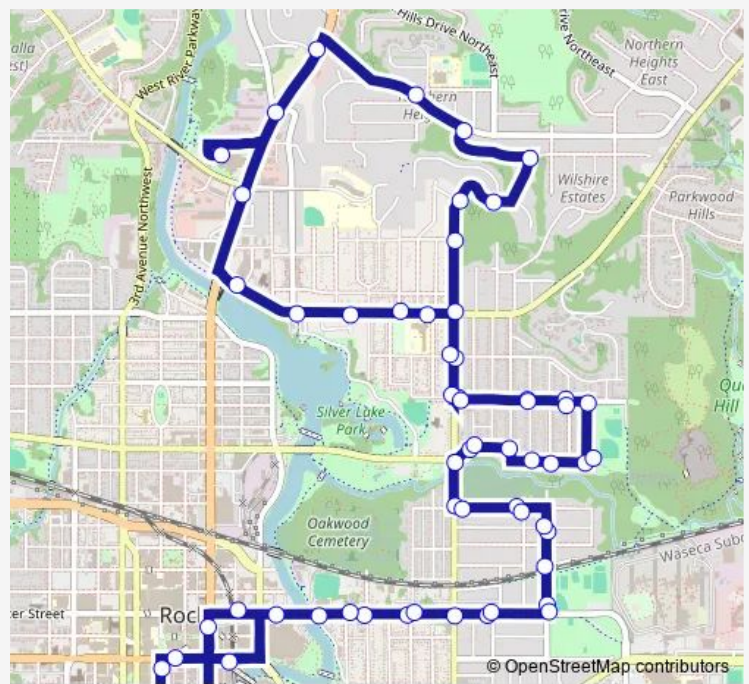

Bus 102 Route 102

[Go to website](#)

Direction
 Downtown Transit Center E — Downtown Transit Center Station B

57 stops

[Open route schedule](#)

- Downtown Transit Center E
- 2nd Street Southeast and 1st Avenue Southeast
- East Center St East Of Civic Center Drive
- Center St East and Mayo Park Drive Southeast
- Center St East and 7th Avenue Southeast
- Center St East and 9th Avenue Southeast
- Center St East and 11th Avenue Southeast
- Center St East and 13th Avenue Southeast
- Along 15th Avenue Northeast and North of Center St East
- 15th Avenue Northeast and 4th St Northeast
- Along 5th St Northeast and 14th Avenue Northeast
- 11th Avenue Northeast and 5th St Northeast
- 11th Avenue Northeast and 7th St Northeast
- 7th St Northeast and 12th Avenue Northeast
- 7th St Northeast and 14th Avenue Northeast
- 7th St Northeast and 16th Avenue Northeast
- 7th St Northeast and 18th Avenue Northeast
- 18th Avenue Northeast and 9th St Northeast
- 9th St Northeast and 17th Avenue Northeast
- 9th St Northeast and 15th Avenue Northeast
- 9th St Northeast and 11th Avenue Northeast

Route schedule

Downtown Transit Center E — Downtown Transit Center Station B

Monday	05:22-18:20
Tuesday	05:22-18:20
Wednesday	05:22-18:20
Thursday	05:22-18:20
Friday	05:22-18:20
Saturday	—
Sunday	—

Route info

Direction: Downtown Transit Center E

Stops: 57

Trip Duration: 0 hour 53 min

102 — Route 102

11th Avenue Northeast and 10th St Northeast

11th Avenue Northeast and 14th St Northeast

Along 11th Avenue Northeast and North of 15th St Northeast

11th Avenue Northeast and 17th St Northeast

11th Avenue Northeast and Sierra Ln Northeast

19th St Northeast and Teton Ln Northeast

19th St and Northern Heights Dr Ne

Northern Heights Dr and 7th Ave Ne

Broadway Avenue Northeast and 23rd St Northeast