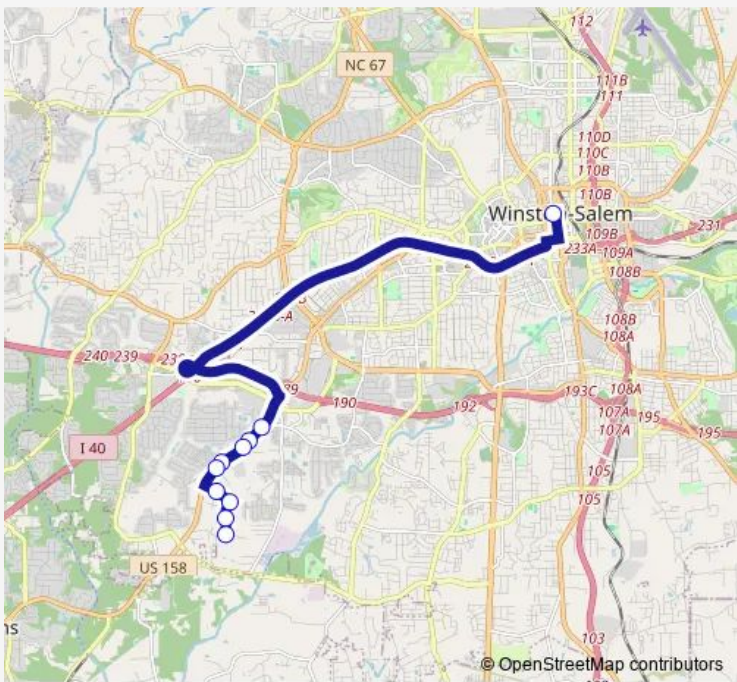

Bus 102 102 - Westpoint Business Park

[Go to website](#)

Direction
 Transit Center Bay A4 — Empire Drive & Westpoint Boulevard
 10 stops
[Open route schedule](#)

- Transit Center Bay A4
- Stratford Road & Burke Mill Road
- Stratford Road & Budd Boulevard
- Stratford Road & Hewes Street
- Stratford Road & Hillcrest Center Drive
- Stratford Road & Hill Crest Center Drive
- Kimwell Drive & Viceroy Drive
- Kimwell Drive & Empire Drive
- Empire Drive At 2450
- Empire Drive & Westpoint Boulevard

Route schedule
 Transit Center Bay A4 — Empire Drive & Westpoint Boulevard

Monday	06:30-16:30
Tuesday	06:30-16:30
Wednesday	06:30-16:30
Thursday	06:30-16:30
Friday	06:30-16:30
Saturday	—
Sunday	—

Route info
 Direction: Transit Center Bay A4
 Stops: 10
 Trip Duration: 0 hour 30 min

Direction

Empire Drive & Westpoint Boulevard — Transit Center Bay A4

11 stops

[Open route schedule](#)

Empire Drive & Westpoint Boulevard

Westpoint Boulevard & Vicerory Drive

Westpoint Boulevard at 2601

Westpoint Boulevard & Hope Church Road

Route schedule

Empire Drive & Westpoint Boulevard — Transit Center Bay A4

Monday 07:00-17:00

Tuesday 07:00-17:00

Wednesday 07:00-17:00

Thursday 07:00-17:00

Friday 07:00-17:00

Saturday —