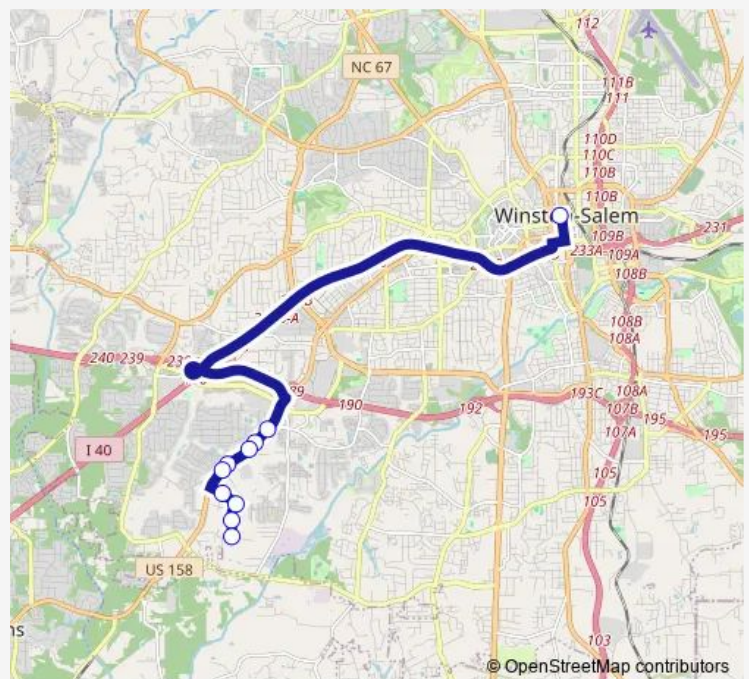

Empire Drive & Westpoint Boulevard

Route schedule

Transit Center Bay C2 — Empire Drive & Westpoint Boulevard

Monday 06:30-16:30

Tuesday 06:30-16:30

Wednesday 06:30-16:30

Thursday 06:30-16:30

Friday 06:30-16:30

Saturday —

Sunday —

Route info

Direction: Transit Center Bay C2

Stops: 10

Trip Duration: 0 hour 30 min

Direction

Empire Drive & Westpoint Boulevard — Transit Center Bay C2

11 stops

[Open route schedule](#)

Empire Drive & Westpoint Boulevard

Westpoint Boulevard & Vicerory Drive

Westpoint Boulevard at 2601

Westpoint Boulevard & Hope Church Road

Hope Church Road at Trimark

Stratford Road & Cloverleaf Drive

Stratford Road & Hewes Street

Stratford Road & Budd Boulevard

Stratford Road & Burke Mill Road

Stratford Road & Interstate 40 Entrance

Transit Center Bay C2

Route schedule

Empire Drive & Westpoint Boulevard — Transit Center Bay C2