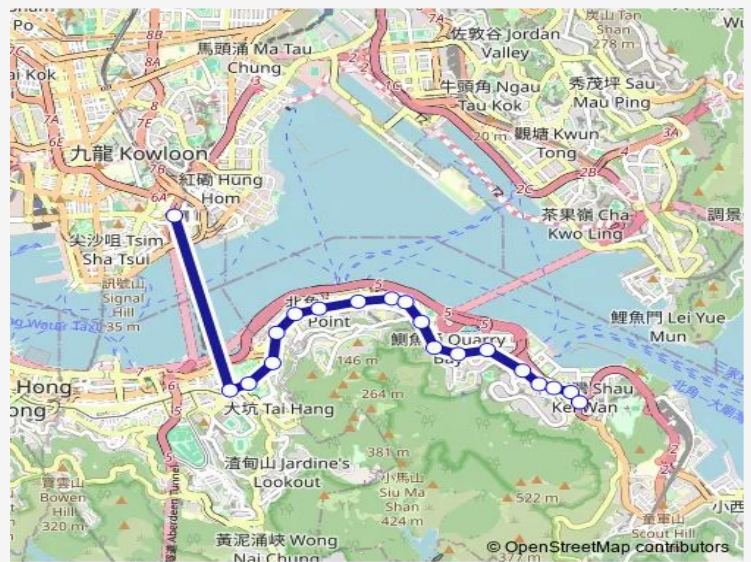

[Ctb] TIN Chong Street, King'S Road[[Kmb+Ctb] TIN Chong Street/
Tin Chong Street, King'S Road[[Kmb] TIN Chong Street

[Ctb] Tong Shui Road, King'S Road[[Kmb+Ctb] Tong Shui Road/
Tong Shui Road, King'S Road

[Ctb] Island Place, King'S Road[[Kmb+Ctb] Island Place/
Island Place, King'S Road[[Kmb] Island Place

[Ctb] Healthy Village, King'S Road[[Kmb+Ctb] Healthy Village/
Healthy Village, King'S Road[[Kmb] Healthy Village

[Ctb] Model Housing Estate, King'S Road[[Kmb+Ctb] Model Housing Estate/
Model Housing Estate, King'S Road[[Kmb] Model Housing Estate

Route schedule

[Ctb] Cross Harbour Tunnel BUS-BUS Inter-change[[Kmb+Ctb] Cross Harbour Tunnel BBI/
Cross Harbour Tunnel BUS-BUS Interchange[[Kmb] Cross Harbour Tunnel Bbi — [Ctb] Shau KEI Wan[[Kmb+Ctb] Shau KEI WAN BUS Terminus/
Shau KEI Wan[[Kmb] Shau KEI WAN BUS Terminus

Monday	08:30-09:00
Tuesday	08:30-09:00
Wednesday	08:30-09:00
Thursday	08:30-09:00
Friday	08:30-09:00
Saturday	—
Sunday	—

Route info

Direction: [Ctb] Cross Harbour Tunnel BUS-BUS Inter-change[[Kmb+Ctb] Cross Harbour Tunnel BBI/
Cross Harbour Tunnel BUS-BUS Interchange[[Kmb] Cross Harbour Tunnel Bbi

Stops: 19

Trip Duration: 0 hour 38 min