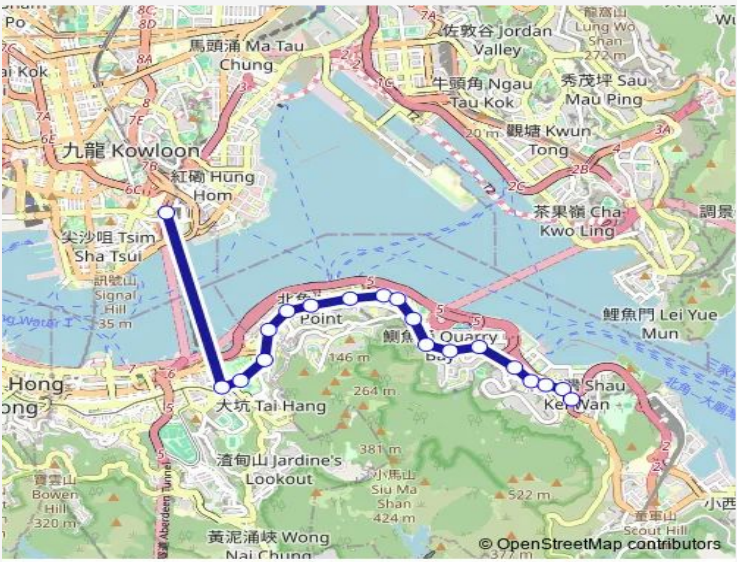

[Ctb] TIN Chong Street, King'S Road[[Kmb+Ctb] TIN Chong Street/
Tin Chong Street, King'S Road[[Kmb] TIN Chong Street

[Ctb] Tong Shui Road, King'S Road[[Kmb+Ctb] Tong Shui Road/
Tong Shui Road, King'S Road

[Ctb] Island Place, King'S Road[[Kmb+Ctb] Island Place/
Island Place, King'S Road[[Kmb] Island Place

[Ctb] Healthy Village, King'S Road[[Kmb+Ctb] Healthy Village/
Healthy Village, King'S Road[[Kmb] Healthy Village

[Ctb] Model Housing Estate, King'S Road[[Kmb+Ctb] Model Housing Estate/
Model Housing Estate, King'S Road[[Kmb] Model Housing Estate

Route schedule

[Ctb] Cross Harbour Tunnel BUS-BUS Interchange[[Kmb+Ctb] Cross Harbour Tunnel BBI/
Cross Harbour Tunnel BUS-BUS Interchange[[Kmb] Cross Harbour Tunnel Bbi — [Ctb] Shau KEI Wan[[Kmb+Ctb] Shau KEI WAN BUS Terminus/
Shau KEI Wan[[Kmb] Shau KEI WAN BUS Terminus

Monday	08:30-09:00
Tuesday	08:30-09:00
Wednesday	08:30-09:00
Thursday	08:30-09:00
Friday	08:30-09:00
Saturday	—
Sunday	—

Route info

Direction: [Ctb] Cross Harbour Tunnel BUS-BUS Interchange[[Kmb+Ctb] Cross Harbour Tunnel BBI/
Cross Harbour Tunnel BUS-BUS Interchange[[Kmb] Cross Harbour Tunnel Bbi

Stops: 19

Trip Duration: 0 hour 40 min