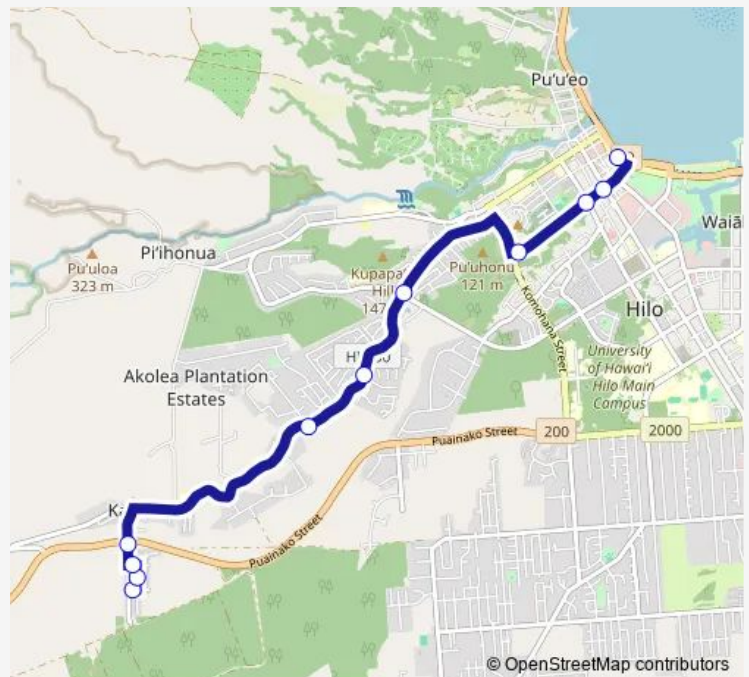

Ponahawai Street @ (across) Ka Waena Lapa'au Medical Center

Ponahawai Street @ Kapiolani and Kinoole St

Central Fire Station

Mo'oheau Bus Terminal (329 Kamehameha Ave)

**Route schedule**

Gentry Subdivision South Wilder Road @ Ioana Street — Mo'oheau Bus Terminal (329 Kamehameha Ave)

Monday	06:55-18:55
Tuesday	06:55-18:55
Wednesday	06:55-18:55
Thursday	06:55-18:55
Friday	06:55-18:55
Saturday	06:55-18:55
Sunday	—

**Route info**

Direction: Gentry Subdivision South Wilder Road @ Ioana Street

Stops: 11

Trip Duration: 0 hour 18 min

## Direction

Mo'oheau Bus Terminal (329 Kamehameha Ave) — Gentry Subdivision South Wilder Road @ Ioana Street

15 stops

[Open route schedule](#)

Mo'oheau Bus Terminal (329 Kamehameha Ave)

Hilo Post Office

Hilo Library