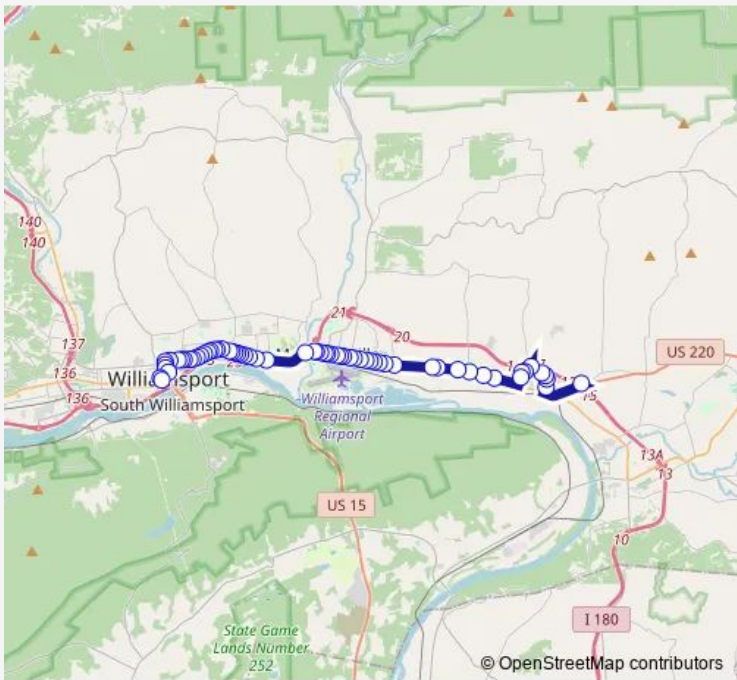

**Bus 102 Lycoming Mall-Lycoming Crossing**

[Go to website](#)

**Direction**  
 Geisinger Medical Center — Trade & Transit Centre  
 63 stops  
[Open route schedule](#)

- Geisinger Medical Center
- Big Lots Lycoming Mall
- Mall Cir & Sams Club
- Mall Cir & Ac Moore
- Mall Cir & Ollies
- Mall Cir & Best Buy
- Burger King Crossings
- Lycoming Crossing
- Dicks Sporting Good
- Mall Dr & Odell Rd
- Super Shoes
- Mall Dr & Cemetery Rd
- Mall Dr & Confair Dr
- Mall Dr & Cement Rd
- Bella Vista
- Broad St & Fairfield Rd
- Broad St & Bostleys
- Broad St & Reading Ln
- Broad St & Fairview Ave
- Broad St & Maple St
- Broad St & Willow St

**Route schedule**  
 Geisinger Medical Center — Trade & Transit Centre

Monday	09:00-18:30
Tuesday	09:00-18:30
Wednesday	09:00-18:30
Thursday	09:00-18:30
Friday	09:00-18:30
Saturday	10:30-18:30
Sunday	—

**Route info**  
 Direction: Geisinger Medical Center  
 Stops: 63  
 Trip Duration: 0 hour 30 min

Broad St & Howard St

Broad St & Tule St

Broad St & Walnut St

Broad St & Tombs Ln

Broad St & Arch St

Broad St & Montour St