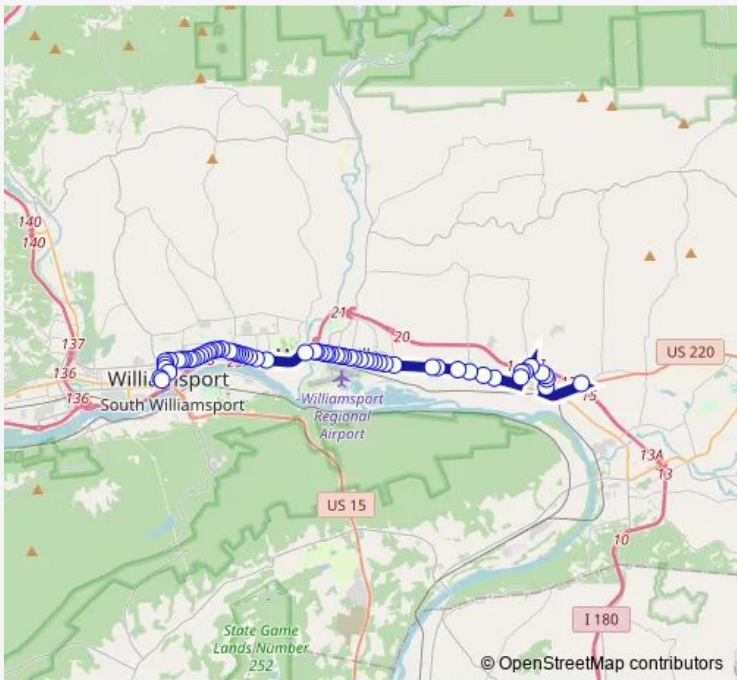

**Bus 102 Lycoming Mall-Lycoming Crossing**

[Go to website](#)

**Direction**  
 Geisinger Medical Center — Trade & Transit Centre  
 63 stops  
[Open route schedule](#)

- Geisinger Medical Center
- Big Lots Lycoming Mall
- Mall Cir & Sams Club
- Mall Cir & Ac Moore
- Mall Cir & Ollies
- Mall Cir & Best Buy
- Burger King Crossings
- Lycoming Crossing
- Dicks Sporting Good
- Mall Dr & Odell Rd
- Super Shoes
- Mall Dr & Cemetery Rd
- Mall Dr & Confair Dr
- Mall Dr & Cement Rd
- Bella Vista
- Broad St & Fairfield Rd
- Broad St & Bostleys
- Broad St & Reading Ln
- Broad St & Fairview Ave
- Broad St & Maple St
- Broad St & Willow St

**Route schedule**  
 Geisinger Medical Center — Trade & Transit Centre

Monday	09:00-18:30
Tuesday	09:00-18:30
Wednesday	09:00-18:30
Thursday	09:00-18:30
Friday	09:00-18:30
Saturday	10:30-18:30
Sunday	—

**Route info**  
 Direction: Geisinger Medical Center  
 Stops: 63  
 Trip Duration: 0 hour 32 min

Broad St & Howard St

Broad St & Tule St

Broad St & Walnut St

Broad St & Tombs Ln

Broad St & Arch St

Broad St & Montour St