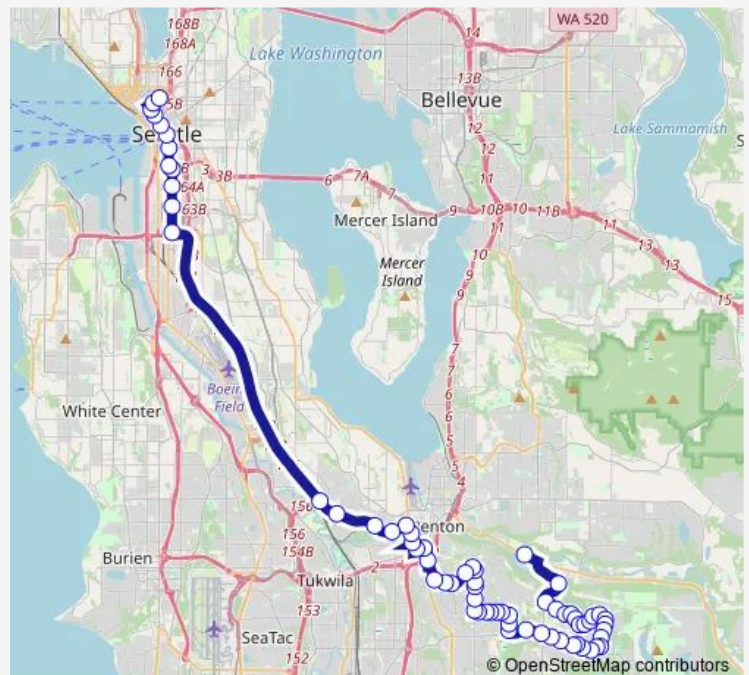

### Direction

Stewart St & Yale Ave N — 140th Way SE & SE 158th St

63 stops

[Open route schedule](#)

Stewart St & Yale Ave N

Stewart St & 9th Ave

Stewart St & 7th Ave

Stewart St & 4th Ave

Martin L King Jr Way S & S 129th St

Martin L King Jr Way S & S 135th St

SW Sunset Blvd & Oakesdale Ave Sw

SW Sunset Blvd & Stevens Ave Sw

SW Sunset Blvd & Hardie Ave Sw

Rainier Ave S & S 3rd Pl

S 7th St & Rainier Ave S

### Route schedule

Stewart St & Yale Ave N — 140th Way SE & SE 158th St

Monday 15:15-17:41

Tuesday 15:15-17:41

Wednesday —

Thursday 15:15-17:41

Friday 15:15-17:41

Saturday —

### Route info

Direction: Stewart St & Yale Ave N

Stops: 63

Trip Duration: 1 hour 28 min

102

BusMaps

S Puget Dr & Talbot Rd S

S Puget Dr & Benson Rd S