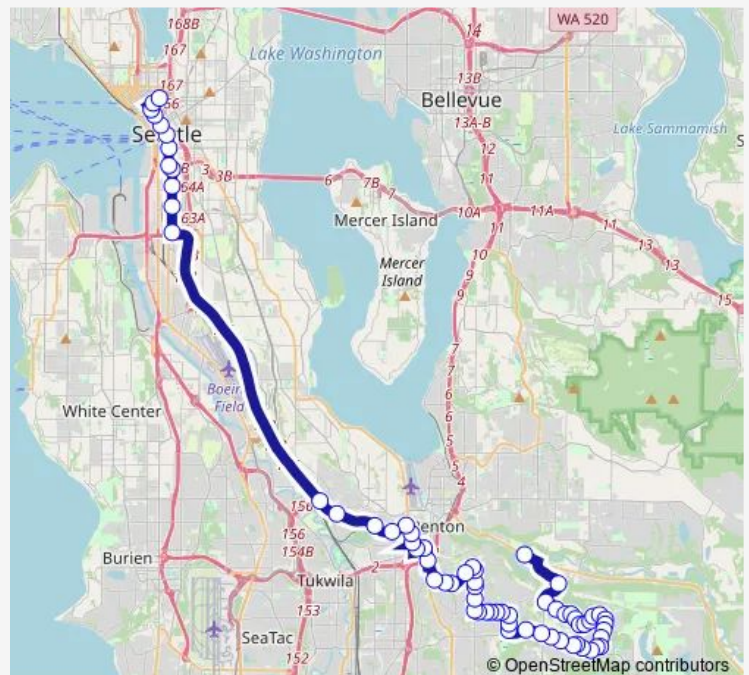

### Direction

Stewart St & Yale Ave N — 140th Way SE & SE 158th St

63 stops

[Open route schedule](#)

Stewart St & Yale Ave N

Stewart St & 9th Ave

Stewart St & 7th Ave

Stewart St & 4th Ave

Martin L King Jr Way S & S 129th St

Martin L King Jr Way S & S 135th St

SW Sunset Blvd & Oakesdale Ave Sw

SW Sunset Blvd & Stevens Ave Sw

SW Sunset Blvd & Hardie Ave Sw

Rainier Ave S & S 3rd Pl

S 7th St & Rainier Ave S

### Route schedule

Stewart St & Yale Ave N — 140th Way SE & SE 158th St

Monday 15:15-17:41

Tuesday 15:15-17:41

Wednesday —

Thursday 15:15-17:41

Friday 15:15-17:41

Saturday —

### Route info

Direction: Stewart St & Yale Ave N

Stops: 63

Trip Duration: 1 hour 27 min

S Puget Dr & Talbot Rd S

S Puget Dr & Benson Rd S

S Puget Dr & Grant Ave S

Puget Dr SE & Jones Pl Se