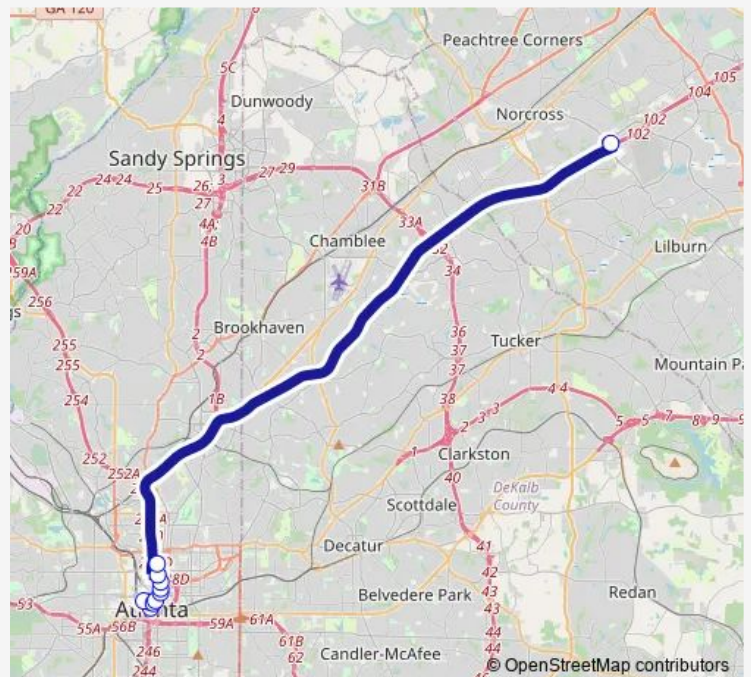

Martin Luther King Jr. Drive & Peachtree

Forsyth Street @ MLK Jr. Dr. (Sb)

Mitchell St & Central Ave Ob

**Route schedule**

I-85 @ Indian Trail P&R — Mitchell St & Central Ave Ob

Monday 05:40-08:10

Tuesday 05:40-08:10

Wednesday 05:40-08:10

Thursday 05:40-08:10

Friday 05:40-08:10

Saturday —

Sunday —

**Route info**

Direction: I-85 @ Indian Trail P&R

Stops: 11

Trip Duration: 0 hour 45 min

102 — Indian Trail P&R - Downtown Atlanta

**Direction**

Central Ave @ Mitchell St — I-85 @ Indian Trail P&amp;R

11 stops

[Open route schedule](#)

Central Ave @ Mitchell St

Martin Luther King Jr. Drive &amp; Peachtree

## Route schedule

Central Ave @ Mitchell St — I-85 @ Indian Trail P&amp;R

Monday 15:08-18:08

Tuesday 15:08-18:08

Wednesday 15:08-18:08

Thursday 15:08-18:08

Friday 15:08-18:08

Saturday —