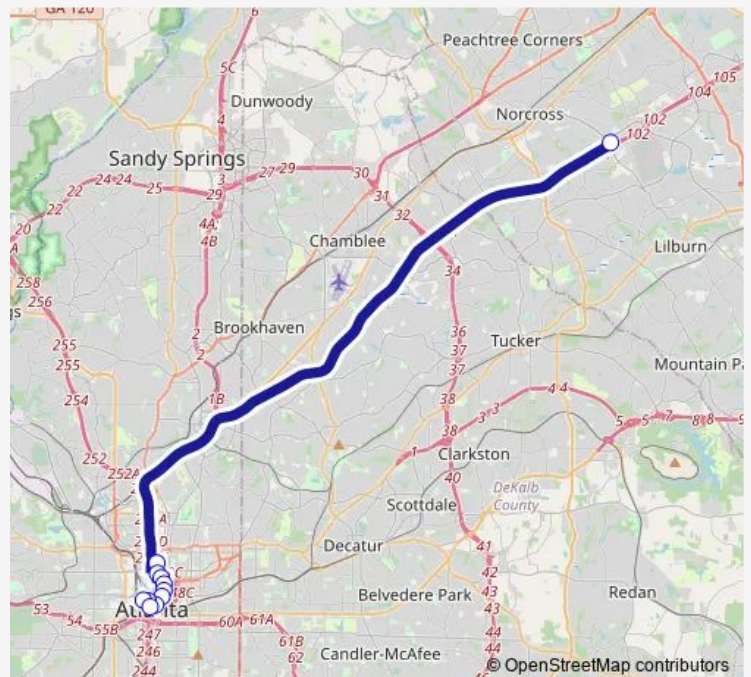

Thursday 15:08-18:08

Friday 15:08-18:08

Saturday —

Sunday —

Route info

Direction: Central Ave @ Mitchell St

Stops: 11

Trip Duration: 0 hour 50 min

102 — Indian Trail P&R - Downtown Atlanta

Direction

I-85 @ Indian Trail P&R — Mitchell St & Central Ave Ob

11 stops

[Open route schedule](#)

I-85 @ Indian Trail P&R

Civic Center Marta Station

Peachtree St & Baker St (Suntrust Plaza)

Forsyth Street @ MLK Jr. Dr. (Sb)

Mitchell St & Central Ave Ob

Route schedule

I-85 @ Indian Trail P&R — Mitchell St & Central Ave Ob

Monday	05:40-08:10
Tuesday	05:40-08:10
Wednesday	05:40-08:10
Thursday	05:40-08:10
Friday	05:40-08:10
Saturday	—
Sunday	—

Route info

Direction: I-85 @ Indian Trail P&R

Stops: 11

Trip Duration: 0 hour 48 min

102 Bus time schedules and route maps are available in an offline PDF at busmaps.com. Use the busmaps.com website to see live bus times, train schedule or subway schedule, and step-by-step directions for all public transit in Atlanta