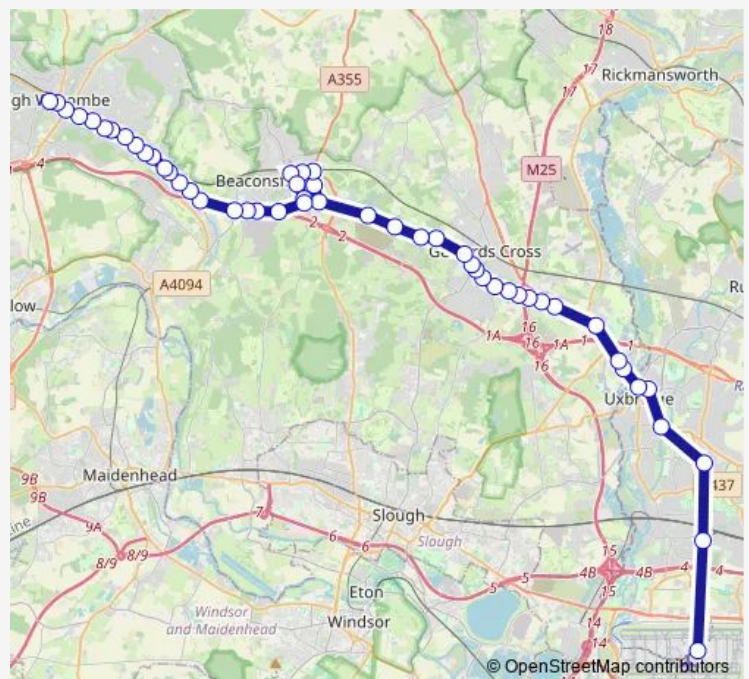

North Drive

Burkes Road

Butlers Court Road

Aylesbury End

Route schedule

High Wycombe Busstn — Heathrow Central Bus Station

Monday 02:45-23:50

Tuesday 02:45-23:50

Wednesday 02:45-23:50

Thursday 02:45-23:50

Friday 02:45-23:50

Saturday 02:45-23:50

Sunday 02:45-23:50

Route info

Direction: High Wycombe Busstn

Stops: 51

Trip Duration: 1 hour 8 min

102 — High Wycombe - Beaconsfield - Heathrow Airport [chiltern Hundreds] BusMaps

Candlemas Lane

Maxwell Road

St Mary's School

Waller Road

Ronald Road

Cricket Ground