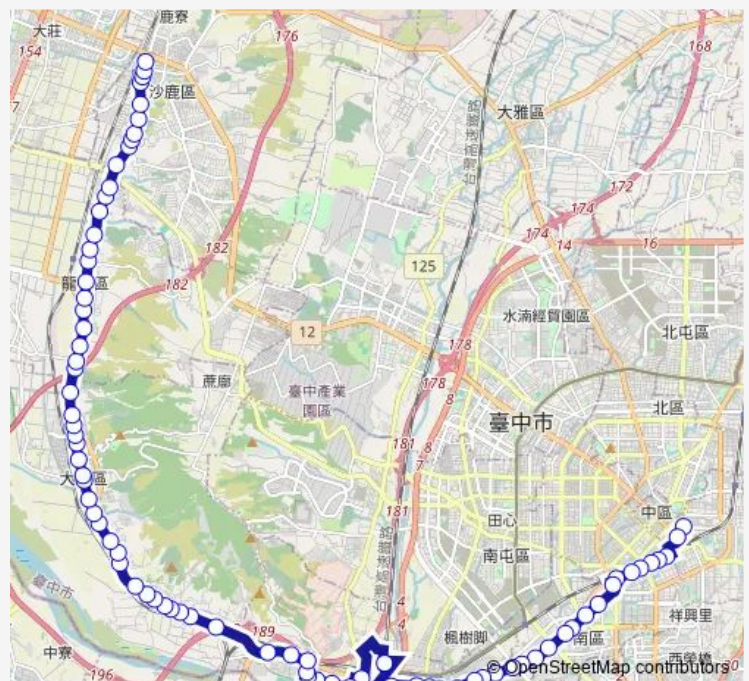

### Route schedule

Tc\_干城站 — Tc\_第一銀行(沙鹿分行)

Monday 05:50-18:20

Tuesday 05:50-18:20

Wednesday 05:50-18:20

Thursday 05:50-18:20

Friday 05:50-18:20

Saturday 07:00-18:20

### Route info

Direction: Tc\_干城站

Stops: 80

Trip Duration: 1 hour 16 min

102 — 102\_干城站\_沙鹿

Tc\_中和紡織

Tc\_中山五光路口

Tc\_烏日(中山路)