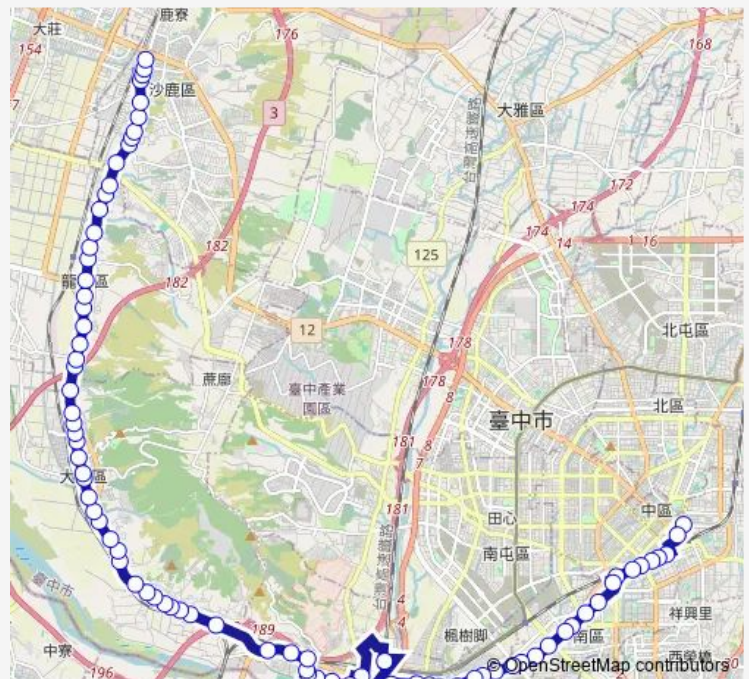

### Route schedule

Tc\_干城站 — Tc\_第一銀行(沙鹿分行)

Monday 05:50-18:20

Tuesday 05:50-18:20

Wednesday 05:50-18:20

Thursday 05:50-18:20

Friday 05:50-18:20

Saturday 07:00-18:20

### Route info

Direction: Tc\_干城站

Stops: 80

Trip Duration: 1 hour 16 min

102 — 102\_干城站\_沙鹿

Tc\_中和紡織

Tc\_中山五光路口

Tc\_烏日(中山路)