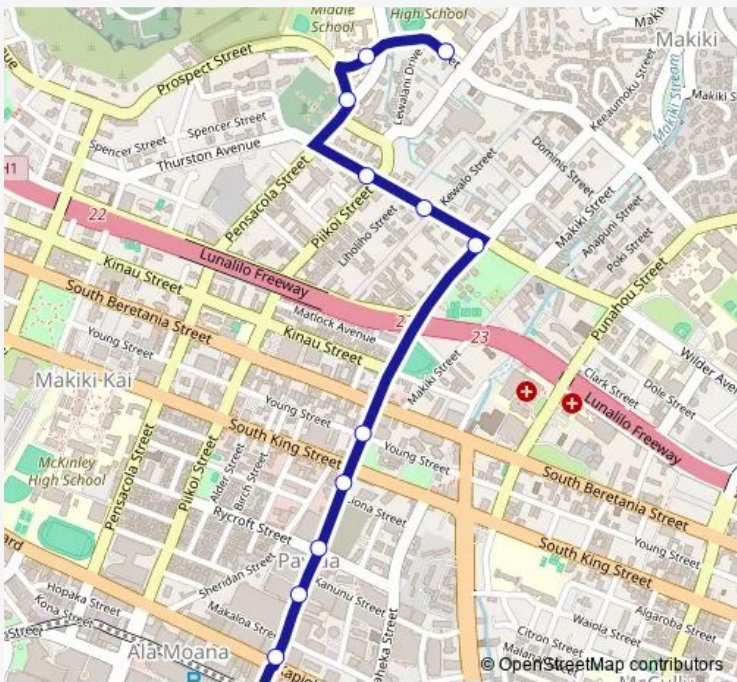

# Bus 102 Makiki-Ala Moana

[Go to website](#)

**Direction**  
 Nehoa ST + OPP Lewalani Dr — Kona ST + OPP Keeaumoku ST (Fs)

12 stops

[Open route schedule](#)

- Nehoa ST + OPP Lewalani Dr
- Nehoa ST + Auwaiolimu St
- Prospect ST + Pensacola St
- Wilder AVE + Piikoi St
- Wilder AVE + Kewalo St
- Keeaumoku ST + Wilder Ave
- Keeaumoku ST + Young St
- Keeaumoku ST + S King St
- Keeaumoku ST + Rycroft St
- Keeaumoku ST + OPP Kanunu St
- Keeaumoku ST + Kapiolani Bl
- Kona ST + OPP Keeaumoku ST (Fs)

**Route schedule**  
 Nehoa ST + OPP Lewalani Dr — Kona ST + OPP Keeaumoku ST (Fs)

Monday	06:07-21:24
Tuesday	06:07-21:24
Wednesday	06:07-21:24
Thursday	06:07-21:24
Friday	06:07-21:24
Saturday	07:08-21:22
Sunday	09:02-20:28

**Route info**

Direction: Nehoa ST + OPP Lewalani Dr

Stops: 12

Trip Duration: 0 hour 15 min

## Route info

Direction: Kona ST + OPP Keeaumoku ST (Fs)

Stops: 14

Trip Duration: 0 hour 13 min

102 Bus time schedules and route maps are available in an offline PDF at [busmaps.com](https://busmaps.com). Use the [busmaps.com](https://busmaps.com) website to see live bus times, train schedule or subway schedule, and step-by-step directions for all public transit in Honolulu