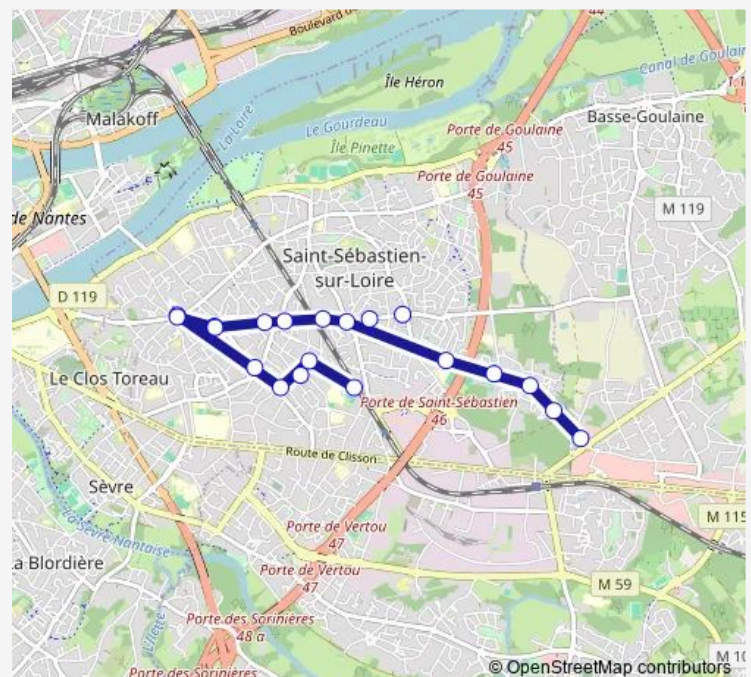

Thursday 07:32

Friday 07:32

Saturday —

Sunday —

Route info

Direction: Chalonges

Stops: 40

Trip Duration: 0 hour 48 min

102 — Chalonges - René Bernier

BusMaps

Grande Lande

Frêne Rond

Vertonne

Bn

Mortier Vannerie

Porte de Vertou

Tuesday 17:15

Wednesday 12:24

Thursday 17:15

Friday 17:15

Saturday —

Sunday —

Route info

Direction: René Bernier