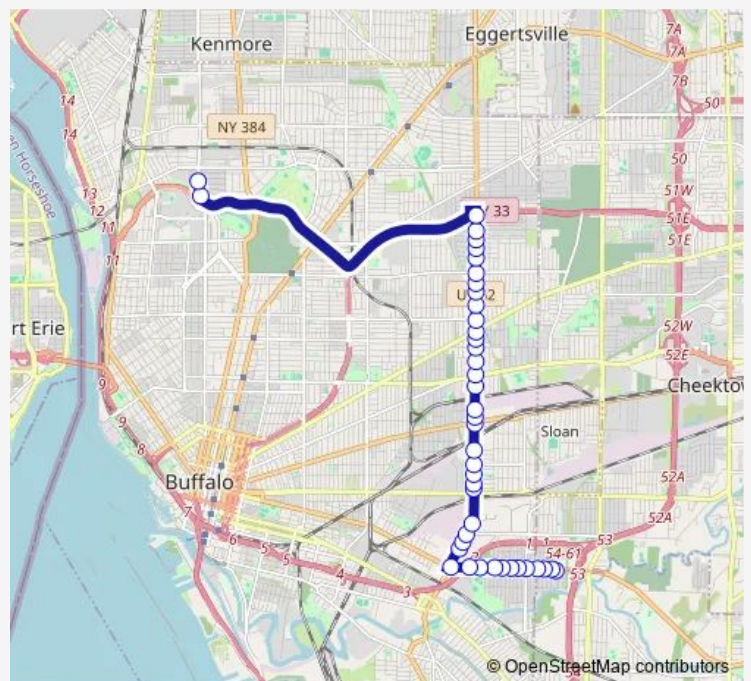

Bus 102 102 - Bailey East

[Go to website](#)

Direction
 Clinton Street Fernwood Loop Static — Elmwood Avenue Mckinley High School

42 stops

[Open route schedule](#)

- Clinton Street Fernwood Loop Static
- Clinton Street Meadowbrook Parkway
- Clinton Street Pleasant Parkway West
- Clinton Street Cochrane Street West
- Clinton Street South Ogden Street West
- Clinton Street Weaver Street West
- Clinton Street Barnard Street West
- Clinton Street Weimar Street West
- Clinton Street Krakow Street West
- Clinton Street Cliff Street West
- Clinton Street Kelburn Street West
- Clinton Street Bailey Avenue West
- Bailey Avenue 761 Bailey Avenue North
- Bailey Avenue Peru Place North
- Bailey Avenue Dingens Street North
- Bailey Avenue 929 Bailey Avenue North
- Bailey Avenue William Street North
- Bailey Avenue Dempster Street North
- Bailey Avenue Hennepin Street North
- Bailey Avenue East Lovejoy Street North
- Bailey Avenue Stanley Street North

Route schedule

Clinton Street Fernwood Loop Static — Elmwood Avenue Mckinley High School

Monday	07:40
Tuesday	07:40
Wednesday	07:40
Thursday	07:40
Friday	07:40
Saturday	—
Sunday	—

Route info

Direction: Clinton Street Fernwood Loop Static

Stops: 42

Trip Duration: 0 hour 33 min

102 — 102 - Bailey East

Bailey Avenue Broadway North

Bailey Avenue Broadway North Farsid

Bailey Avenue Pullman Place North O

Bailey Avenue Scheu Place North Far

Bailey Avenue Walden Avenue North F

Bailey Avenue Rohe Street North

Bailey Avenue Doat Street North

Bailey Avenue Antwerp Street North

Bailey Avenue Genesee Street North

Bailey Avenue East Ferry Street Nor

Bailey Avenue Kerns Avenue North

Bailey Avenue 2371 Bailey Avenue No