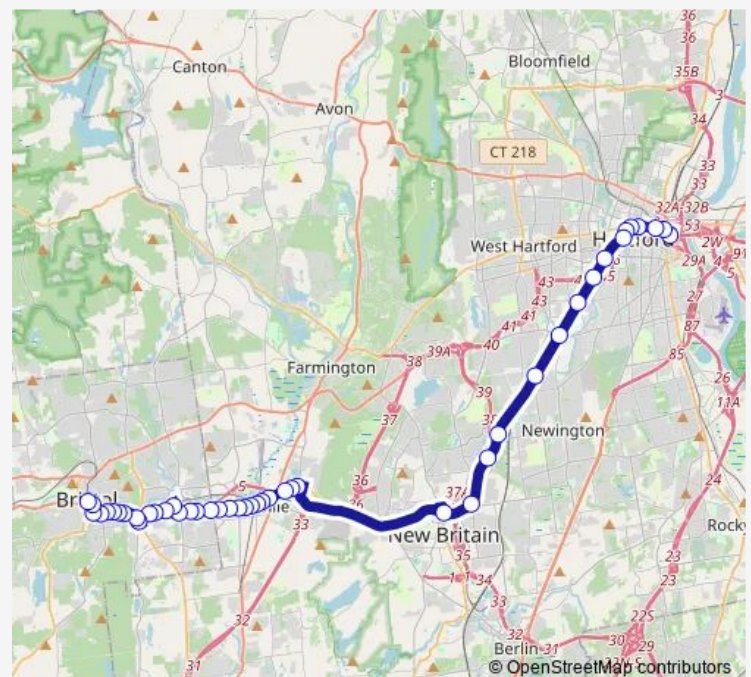

Thursday 04:21-23:55

Friday 04:21-23:55

Saturday 05:11-23:56

Sunday 06:51-19:55

Route info

Direction: N Main St @ Riverside Ave

Stops: 52

Trip Duration: 1 hour 6 min

102 — Hartford/NEW Britain/Bristol

W Main St @ Bohemia St

W Main St @ Hoerle Ct

W Main St @ Washington St

W Main St @ Strong Ct

W Main St @ Pierce St

E Main St @ Plainville Ctr Library

E Main St @ Crown St

E Main St @ Hough St

New Britain Ave @ Hooker St

New Britain Ave @ Lewis St

New Britain Ave @ opp Grant Ave

New Britain Ave @ Colonial Ct

New Britain Ave @ Friendly's

New Briatain Ave @ Lowes Theater

Crooked St @ opp Fairfield Inn

Sunday 07:30-20:30

Route info

Direction: Main St @ Atheneum Sq

Stops: 45

Trip Duration: 1 hour 4 min

Forestville Ave @ Opp W Main St

West Main St @ Bohemia St

West Main St @ Beckwith Dr