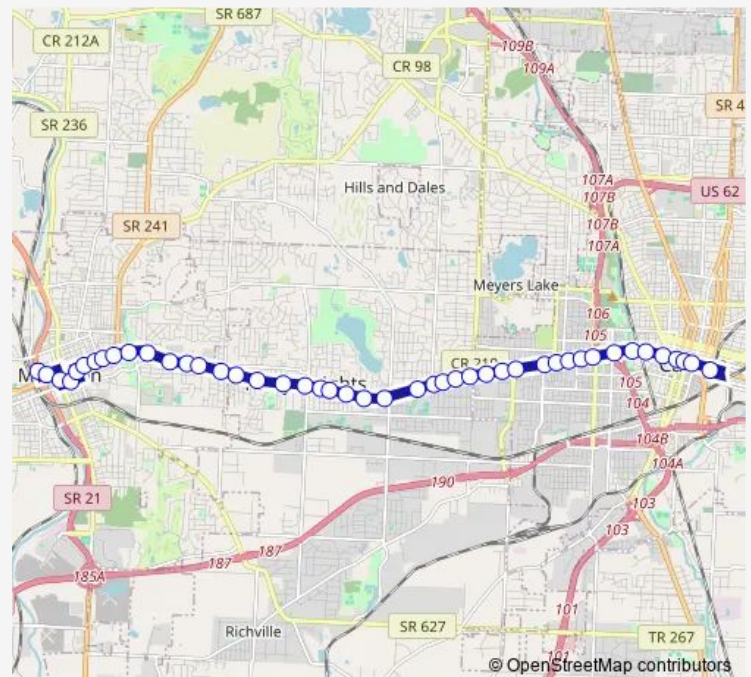

W Tuscarawas ST AND Manor Ave

W Tuscarawas ST AND Woodlawn Ave

W Tuscarawas ST AND Anna Ave

Lincoln WAY E AND Perry Dr

Lincoln WAY E AND Edgewater Ave

Route schedule

Cornerstone Transit Center — Massillon Transit Center

Monday 05:45-20:45

Tuesday 05:45-20:45

Wednesday 05:45-20:45

Thursday 05:45-20:45

Friday 05:45-20:45

Saturday 05:45-20:45

Sunday —

Route info

Direction: Cornerstone Transit Center

Stops: 42

Trip Duration: 0 hour 40 min

102 — Downtown Canton - Downtown Massillo

Lincoln WAY E AND Harding Ave

Lincoln WAY E AND Highland Ave

Lincoln WAY E AND Geona Rd

Route info

Direction: Massillon Transit Center

Stops: 45

Trip Duration: 0 hour 40 min

W Tuscarawas ST AND Woodlawn Ave

W Tuscarawas ST AND Miles Ave

W Tuscarawas ST AND W Manor Ave

W Tuscarawas ST AND Whipple Ave