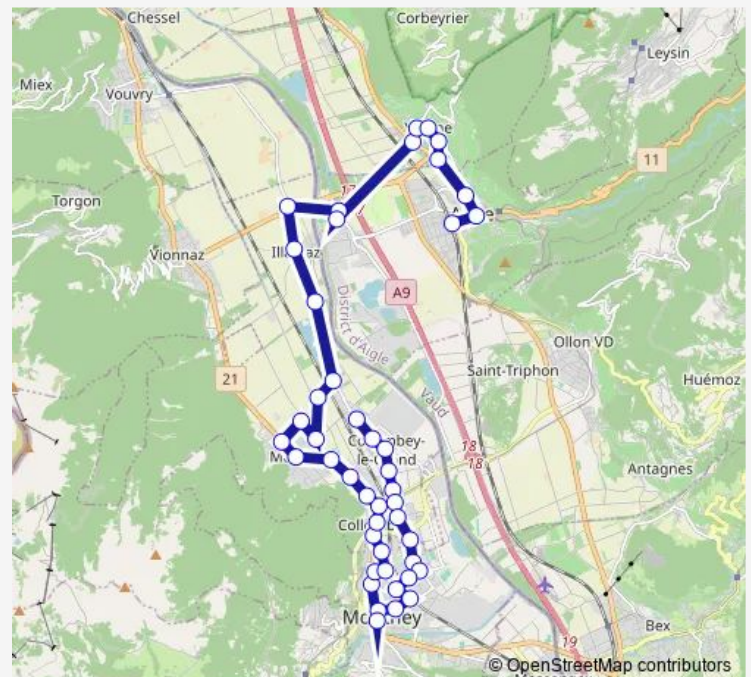

Monthey, En Place

Monthey, Poisieux

Monthey-Ville, gare

Monthey, Trollietta

Monthey, gare Cff

Monthey, home les Tilleuls

Monthey, Europe/Plantaud

Monthey, piscine

Route schedule

Muraz (Collombey), Millière — Monthey, piscine

Monday 06:45-19:45

Tuesday 06:45-19:45

Wednesday 06:45-19:45

Thursday 06:45-19:45

Friday 06:45-19:45

Saturday 09:45-18:45

Sunday —

Route info

Direction: Muraz (Collombey), Millière

Stops: 18

Trip Duration: 0 hour 20 min

102

Direction

Collombey, Reutet-Bovéry — Aigle, gare