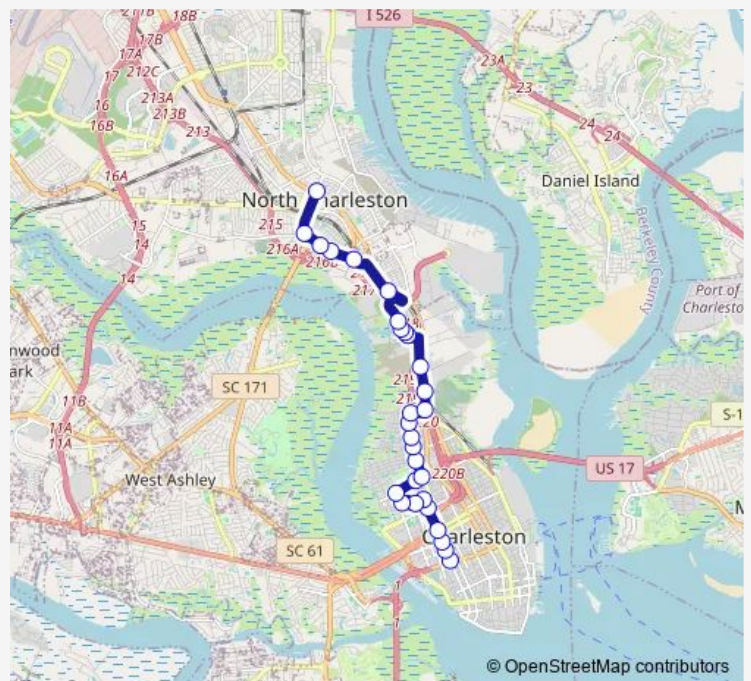

**Bus 102 North Neck**

[Go to website](#)

**Direction**  
 Calhoun St / Ashley Ave — N. Charleston Superstop on Cosgrove Ave

29 stops

[Open route schedule](#)

- Calhoun St / Ashley Ave
- Ashley Ave / Doughty St
- Ashley Ave / Bee St
- Ashley Ave / Spring St
- Ashley Ave / Fishburne St
- Sumter St / Ashley Ave
- Sumter St / President St
- Elmwood Ave / Congress St
- Elmwood Ave / Moultrie St
- Moultrie St / Ashley Ave
- Moultrie St / Rutledge Ave
- Rutledge Ave / Grove St
- Rutledge Ave / Simons St
- Rutledge Ave / Maple St
- Rutledge Ave / Sans Souci St
- Mt Pleasant St / Rutledge Ave
- King St / Mt Pleasant St
- King St / Heriot St
- King St / Ashepoo Ln
- Doscher Ave / Hagood St
- Austin Ave / Peonie St

**Route schedule**

Calhoun St / Ashley Ave — N. Charleston Superstop on Cosgrove Ave

Monday	06:38-19:58
Tuesday	06:38-19:58
Wednesday	06:38-19:58
Thursday	06:38-19:58
Friday	06:38-19:58
Saturday	08:15-20:15
Sunday	—

**Route info**

Direction: Calhoun St / Ashley Ave

Stops: 29

Trip Duration: 0 hour 42 min

102 — North Neck

Austin Ave / Birdie Garrett St

Austin Ave / Peace St

King St Ext / Lanxess Chemical Dr Nb

Azalea Dr / Baker Hospital Blvd

Azalea Dr / Elegans Dr

Azalea Dr / Meridian Rd

Cosgrove Ave / Mott Ave

N. Charleston Superstop on Cosgrove Ave

**Direction**

N. Charleston Superstop — Calhoun St / Ashley Ave