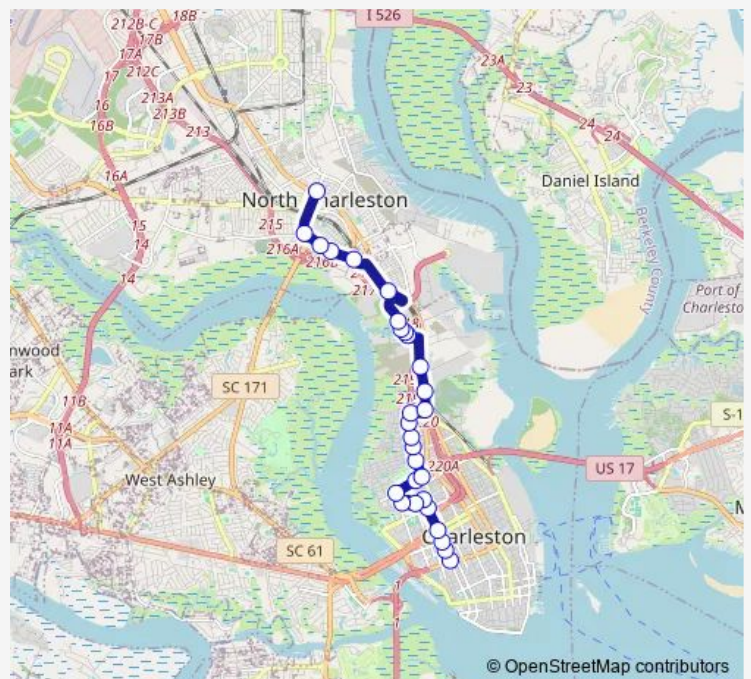

King St / Ashepoo Ln

Doscher Ave / Hagood St

Austin Ave / Peonie St

Route schedule

Calhoun St / Ashley Ave — N. Charleston Superstop on Cosgrove Ave

Monday 06:38-19:58

Tuesday 06:38-19:58

Wednesday 06:38-19:58

Thursday 06:38-19:58

Friday 06:38-19:58

Saturday 08:15-20:15

Sunday —

Route info

Direction: Calhoun St / Ashley Ave

Stops: 29

Trip Duration: 0 hour 42 min

102 — North Neck

Austin Ave / Birdie Garrett St

Austin Ave / Peace St

King St Ext / Lanxess Chemical Dr Nb

Azalea Dr / Baker Hospital Blvd

Azalea Dr / Elegans Dr

Azalea Dr / Meridian Rd

Cosgrove Ave / Mott Ave

N. Charleston Superstop on Cosgrove Ave

Direction

N. Charleston Superstop — Calhoun St / Ashley Ave

33 stops

[Open route schedule](#)

N. Charleston Superstop

Cosgrove Ave / Lenape St

Cosgrove Ave / Mott Ave