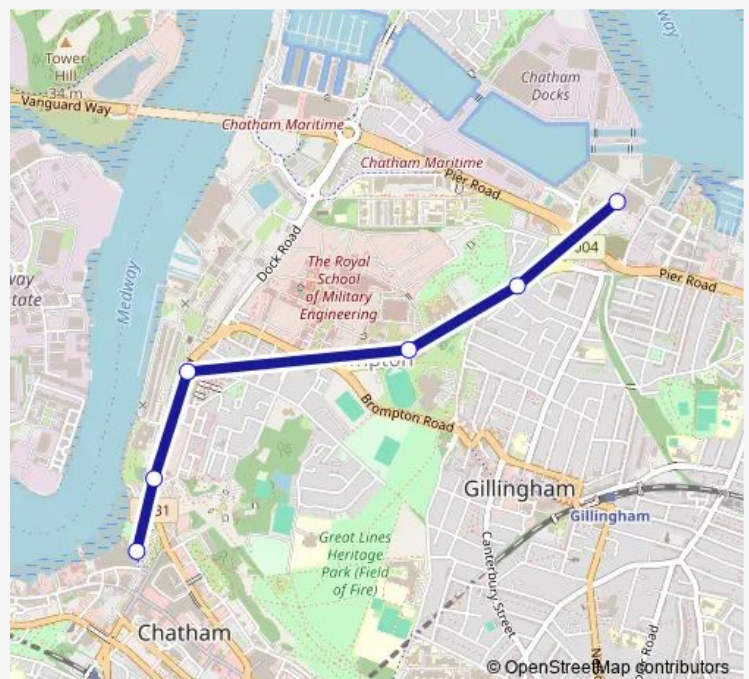

Royal Engineers Museum

Dockyard Main Gate

Fort Amherst Council Offices

Waterfront Bus Station

Route schedule

Asda — Waterfront Bus Station

Monday 09:19-14:54

Tuesday 09:19-14:54

Wednesday 09:19-14:54

Thursday 09:19-14:54

Friday 09:19-14:54

Saturday —

Sunday —

Route info

Direction: Asda

Stops: 6

Trip Duration: 0 hour 7 min

102 — Chatham - Gillingham Asda

Direction

Waterfront Bus Station — Asda

8 stops

[Open route schedule](#)

Waterfront Bus Station

Fort Amherst Council Offices

Dockyard Main Gate

High Street

Royal Engineers Museum

Bridge Road

Gillingham Gate

Asda

Route schedule

Waterfront Bus Station — Asda