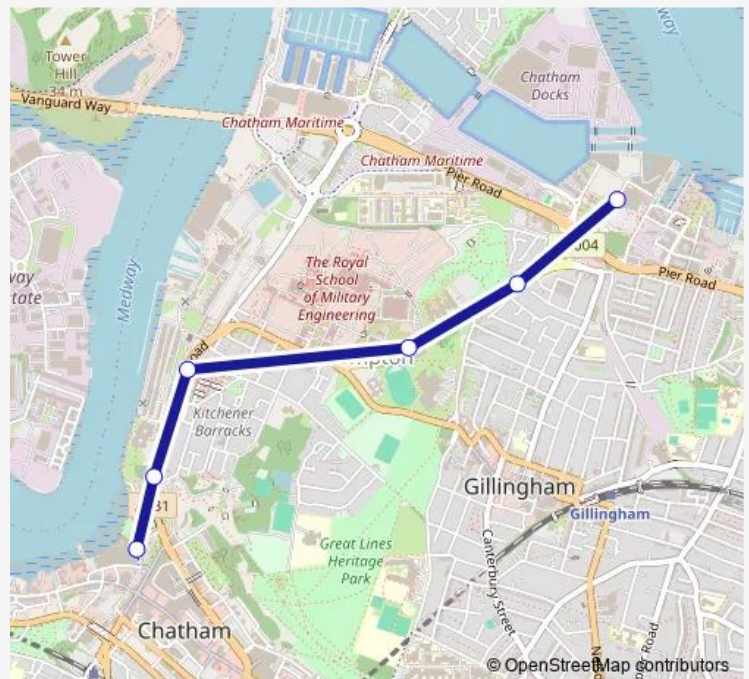

Royal Engineers Museum

Dockyard Main Gate

Fort Amherst Council Offices

Waterfront Bus Station

Route schedule

Asda — Waterfront Bus Station

Monday 09:19-14:54

Tuesday 09:19-14:54

Wednesday 09:19-14:54

Thursday 09:19-14:54

Friday 09:19-14:54

Saturday —

Sunday —

Route info

Direction: Asda

Stops: 6

Trip Duration: 0 hour 7 min

102 — Chatham - Gillingham Asda

Direction

Waterfront Bus Station — Asda

8 stops

[Open route schedule](#)

Waterfront Bus Station

Fort Amherst Council Offices

Dockyard Main Gate

High Street

Royal Engineers Museum

Bridge Road

Gillingham Gate

Asda

Route schedule

Waterfront Bus Station — Asda